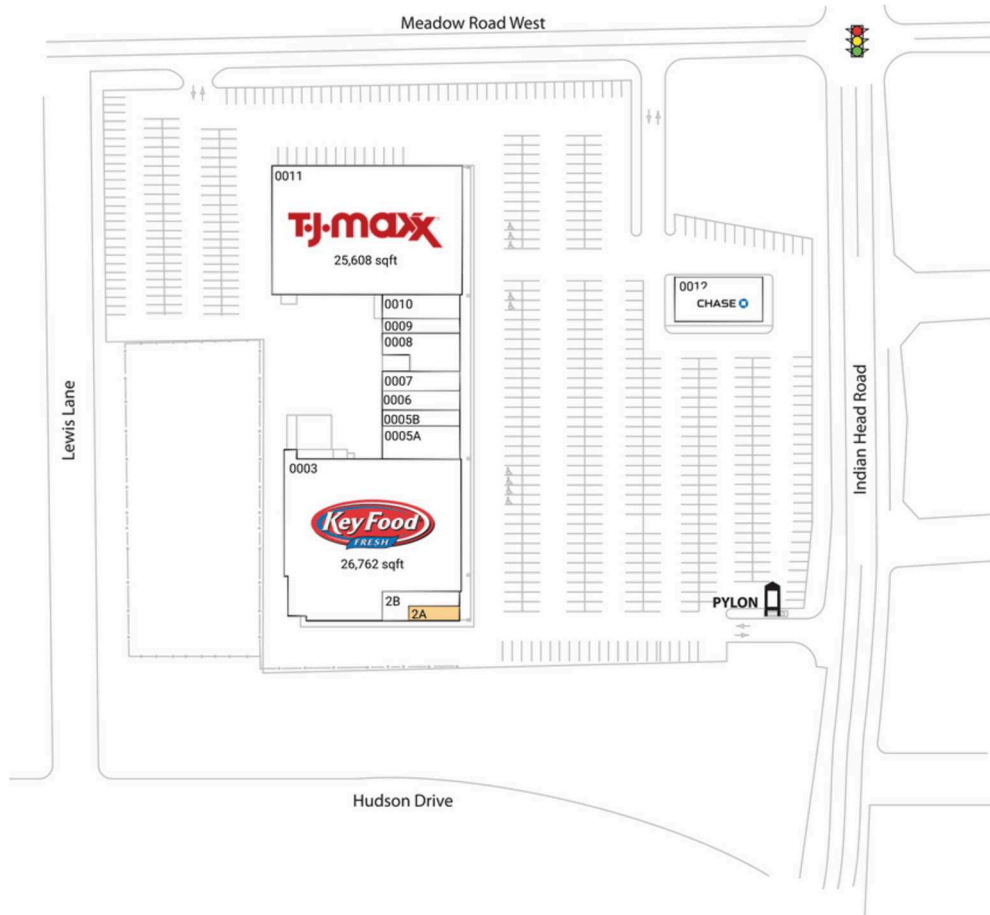

Kings Park Plaza

New York-Newark-Jersey City, NY-NJ

40.8821, -73.2546
38-72 Indian Head Road | Kings Park, NY 11754-3703

Available Space

2A 1,202 SF

Current Retailers

2B	China Gourmet	1,316 SF
0003	Key Food	26,762 SF
0005A	Kings Park Pharmacy	2,200 SF
0005B	Affinity Nails & Spa, Inc.	1,800 SF
0006	Diner Xpress	1,600 SF
0007	Kings Park Stationery	1,600 SF
0008	Martino's Pizza & Restaurant	2,840 SF
0009	Vasari Salon	1,200 SF
0010	Kings Park Cleaners	2,030 SF
0011	T.J. Maxx	25,608 SF
0012	Chase	4,050 SF