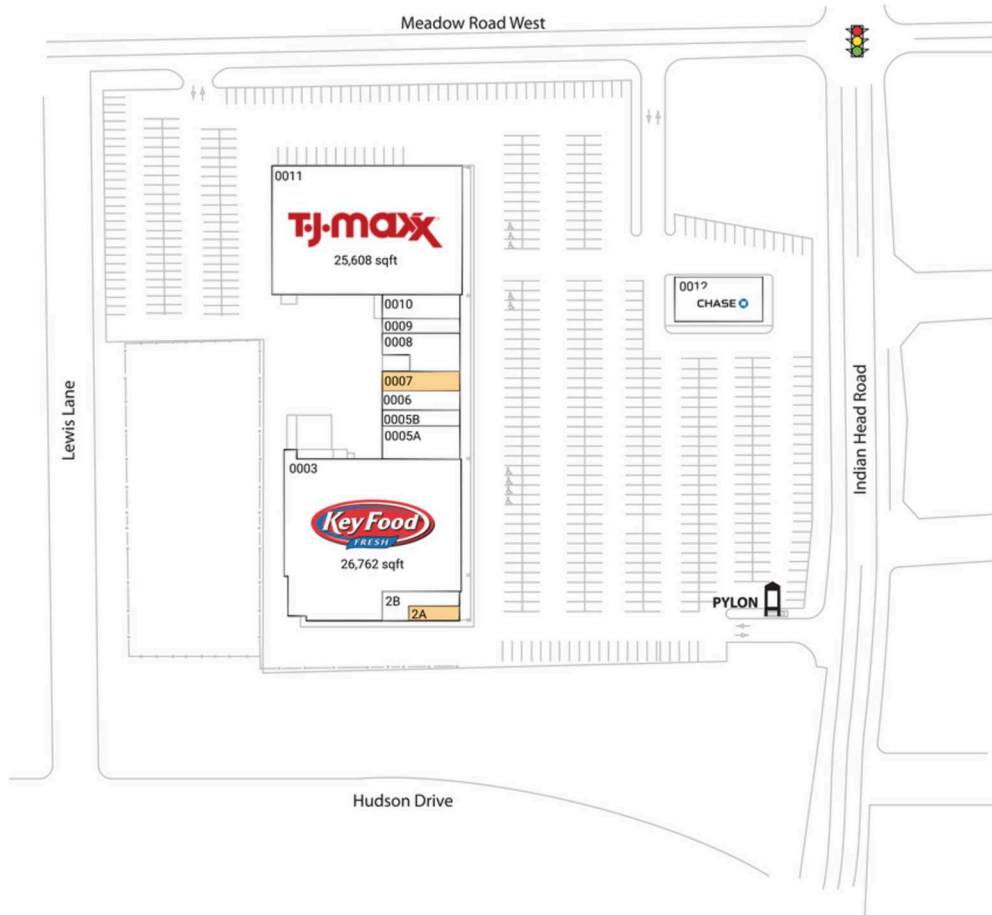

Kings Park Plaza

New York-Newark-Jersey City, NY-NJ

40.8821, -73.2546
38-72 Indian Head Road | Kings Park, NY 11754-3703

4110

Available Space

2A	1,202 SF
0007	1,600 SF

Current Retailers

2B	China Gourmet	1,316 SF
0003	Key Food	26,762 SF
0005A	Kings Park Pharmacy	2,200 SF
0005B	Affinity Nails & Spa, Inc.	1,800 SF
0006	Diner Xpress	1,600 SF
0008	Martino's Pizza & Restaurant	2,840 SF
0009	Vasari Salon	1,200 SF
0010	Kings Park Cleaners	2,030 SF
0011	T.J. Maxx	25,608 SF
0012	Chase	4,050 SF