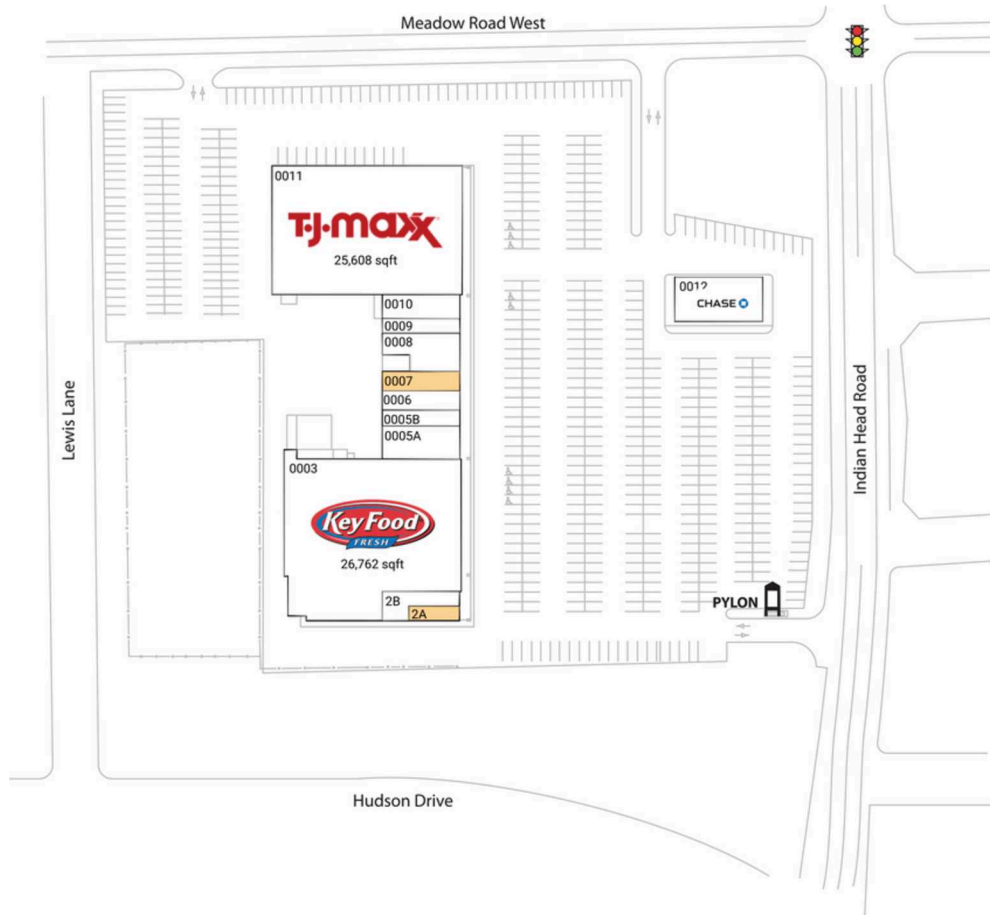

# Kings Park Plaza

New York-Newark-Jersey City, NY-NJ

40.8821, -73.2546  
38-72 Indian Head Road | Kings Park, NY 11754-3703

N  
4110

## Available Space

2A	1,202 SF
0007	1,600 SF

## Current Retailers

2B	China Gourmet	1,316 SF
0003	Key Food	26,762 SF
0005A	Kings Park Pharmacy	2,200 SF
0005B	Affinity Nails & Spa, Inc.	1,800 SF
0006	Diner Xpress	1,600 SF
0008	Martino's Pizza & Restaurant	2,840 SF
0009	Vasari Salon	1,200 SF
0010	Kings Park Cleaners	2,030 SF
0011	T.J. Maxx	25,608 SF
0012	Chase	4,050 SF