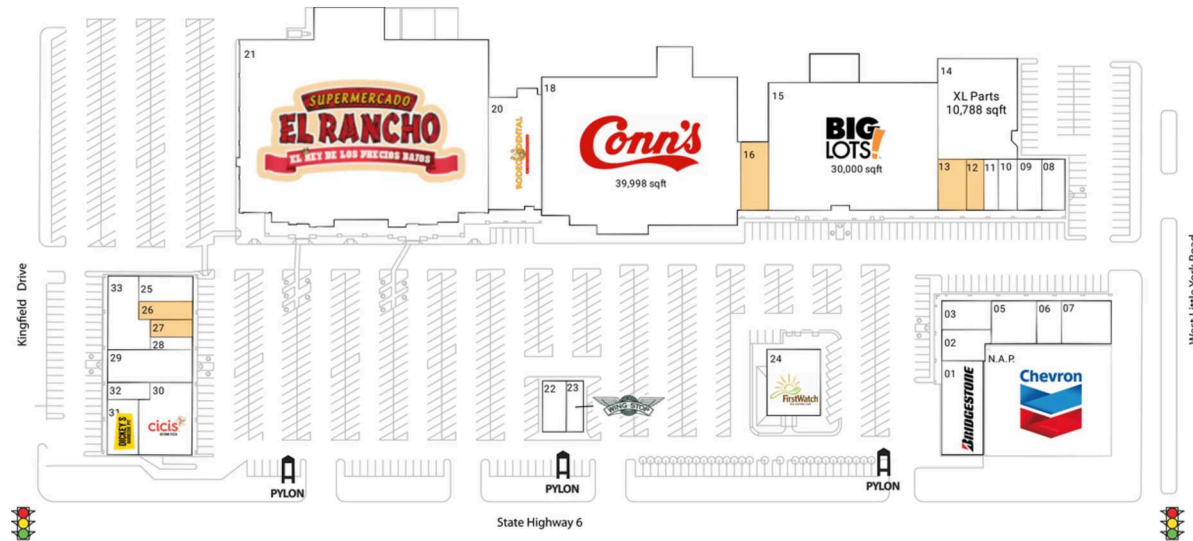

Hearthstone Corners

Houston-The Woodlands-Sugar Land, TX

29.8695, -95.6442

6106-6194 Highway 6 North | Houston, TX 77084

Available Space

12	1,200 SF
13	1,770 SF
16	2,880 SF
26	1,283 SF
27	1,250 SF

Current Retailers

N.A.P.	Chevron	0 SF
01	Bridgestone/Firestone	5,280 SF
02	Water Tree Hwy 6	2,000 SF
03	Nemo & Friends Aquariums	2,000 SF
05	Allstate	1,973 SF
06	Am Cleaners & Alterations	1,654 SF
07	Impact Dance Studio	2,984 SF
08	Postal 'N' Shipping Center	1,800 SF
09	Julia's Mexican Restaurant	1,790 SF
10	Today's Hairstyles	1,200 SF
11	Lan's Nails	1,185 SF
14	XL Parts	10,788 SF
15	Big Lots	30,000 SF
18	Conn's	39,998 SF
20	Rodeo Dental And Orthodontics	8,640 SF
21	El Rancho	62,666 SF
22	Aguirre's Tex-Mex	1,680 SF
23	Wingstop	1,200 SF
24	First Watch	4,500 SF
25	Fort Liquor	1,928 SF
28	Elite Tax, Travel & Financial Services	754 SF
29	Tahini Plus	4,000 SF
30	Cici's Pizza	4,900 SF
31	Dickey's Barbecue Pit	2,100 SF
32	B&B Barbershop	994 SF
33	Mom's Washateria	3,750 SF