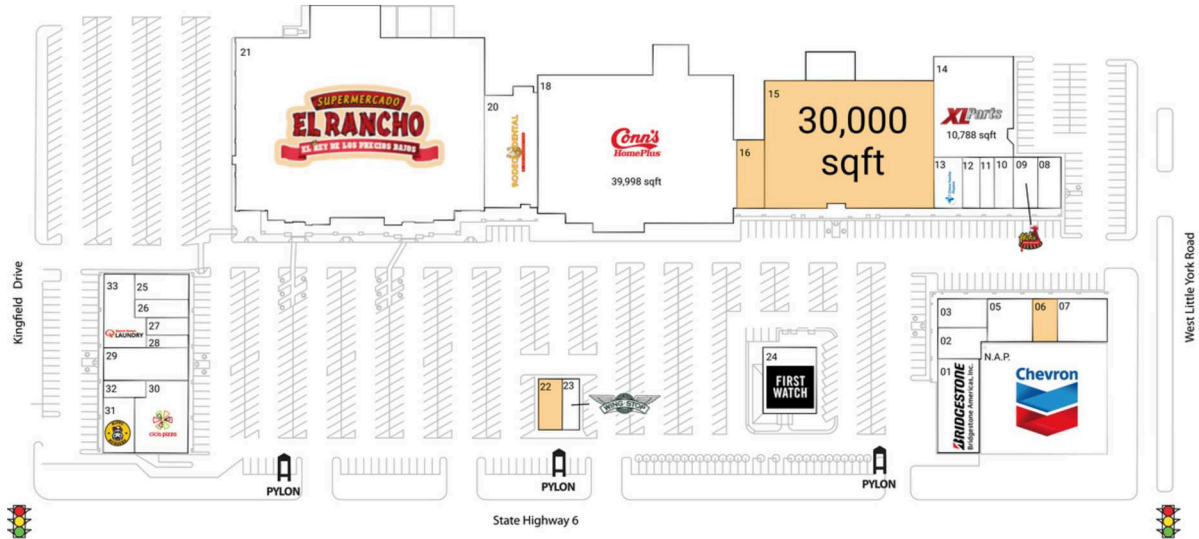

Hearthstone Corners

Houston-The Woodlands-Sugar Land, TX

29.8695, -95.6442
6106-6194 Highway 6 North | Houston, TX 77084

Available Space

06	1,654 SF
15	30,000 SF
16	2,880 SF
18	39,998 SF
22	1,680 SF

Current Retailers

N.A.P.	Chevron	0 SF
01	Bridgestone/Firestone	5,280 SF
02	Water Tree Hwy 6	2,000 SF
03	Nemo & Friends Aquariums	2,000 SF
05	Allstate	1,973 SF
07	Impact Dance Studio	2,984 SF
08	Postal 'N' Shipping Center	1,800 SF
09	Aloha Hawaiian BBQ Factory	1,790 SF
10	Today's Hairstyles	1,200 SF
11	Lan's Nails	1,185 SF
12	Savvy's By Uwealth Acamedicare	1,200 SF
13	Clinica Familiar	1,770 SF
14	XL Parts	10,788 SF
20	Rodeo Dental And Orthodontics	8,640 SF
21	El Rancho	62,666 SF
23	Wingstop	1,200 SF
24	First Watch	4,500 SF
25	Fort Liquor	1,928 SF
26	Hollywood Eyebrows	1,283 SF
27	La Michoacana Los Primos	1,250 SF
28	Elite Tax, Travel & Financial Services	754 SF
29	El Oceano Seafood	4,000 SF
30	Cici's Pizza	4,900 SF
31	Hippo Burgers	2,100 SF
32	B&B Barbershop	994 SF
33	Speed Queen Laundry	3,750 SF