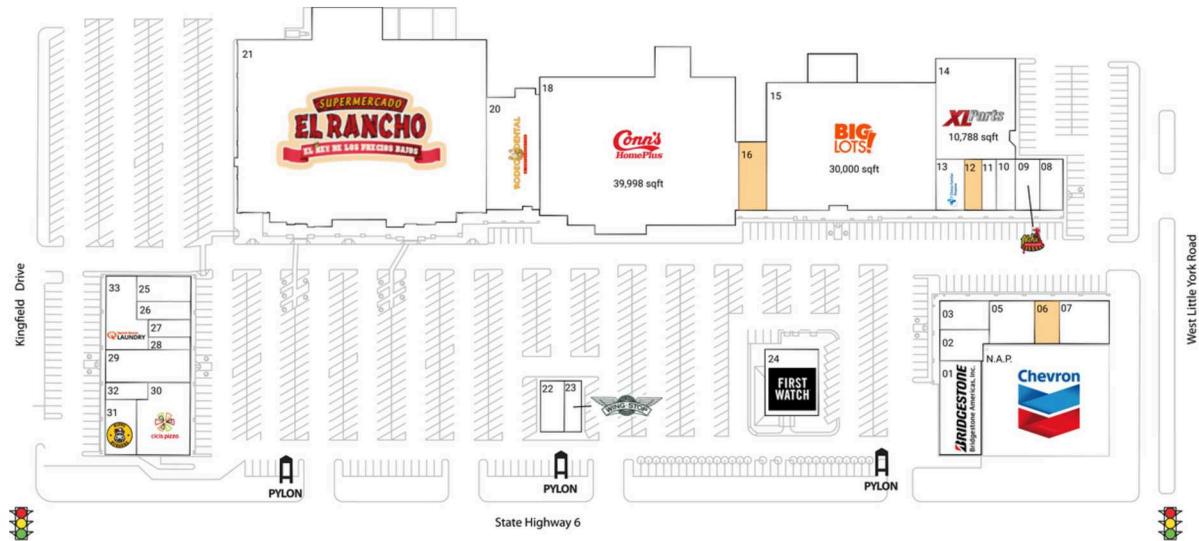

Hearthstone Corners

Houston-The Woodlands-Sugar Land, TX

29.8695, -95.6442
6106-6194 Highway 6 North | Houston, TX 77084

Available Space

06	1,654 SF
12	1,200 SF
16	2,880 SF

Current Retailers

N.A.P.	Chevron	0 SF
01	Bridgestone/Firestone	5,280 SF
02	Water Tree Hwy 6	2,000 SF
03	Nemo & Friends Aquariums	2,000 SF
05	Allstate	1,973 SF
07	Impact Dance Studio	2,984 SF
08	Postal 'N' Shipping Center	1,800 SF
09	Aloha Hawaiian BBQ Factory	1,790 SF
10	Today's Hairstyles	1,200 SF
11	Lan's Nails	1,185 SF
13	Clinica Familiar	1,770 SF
14	XL Parts	10,788 SF
15	Big Lots	30,000 SF
18	Conn's	39,998 SF
20	Rodeo Dental And Orthodontics	8,640 SF
21	El Rancho	62,666 SF
22	Aguirre's Tex-Mex	1,680 SF
23	Wingstop	1,200 SF
24	First Watch	4,500 SF
25	Fort Liquor	1,928 SF
26	Hollywood Eyebrows	1,283 SF
27	La Michoacana Los Primos	1,250 SF
28	Elite Tax, Travel & Financial Services	754 SF
29	El Oceano Seafood	4,000 SF
30	Cici's Pizza	4,900 SF
31	Hippo Burgers	2,100 SF
32	B&B Barbershop	994 SF
33	Speed Queen Laundry	3,750 SF