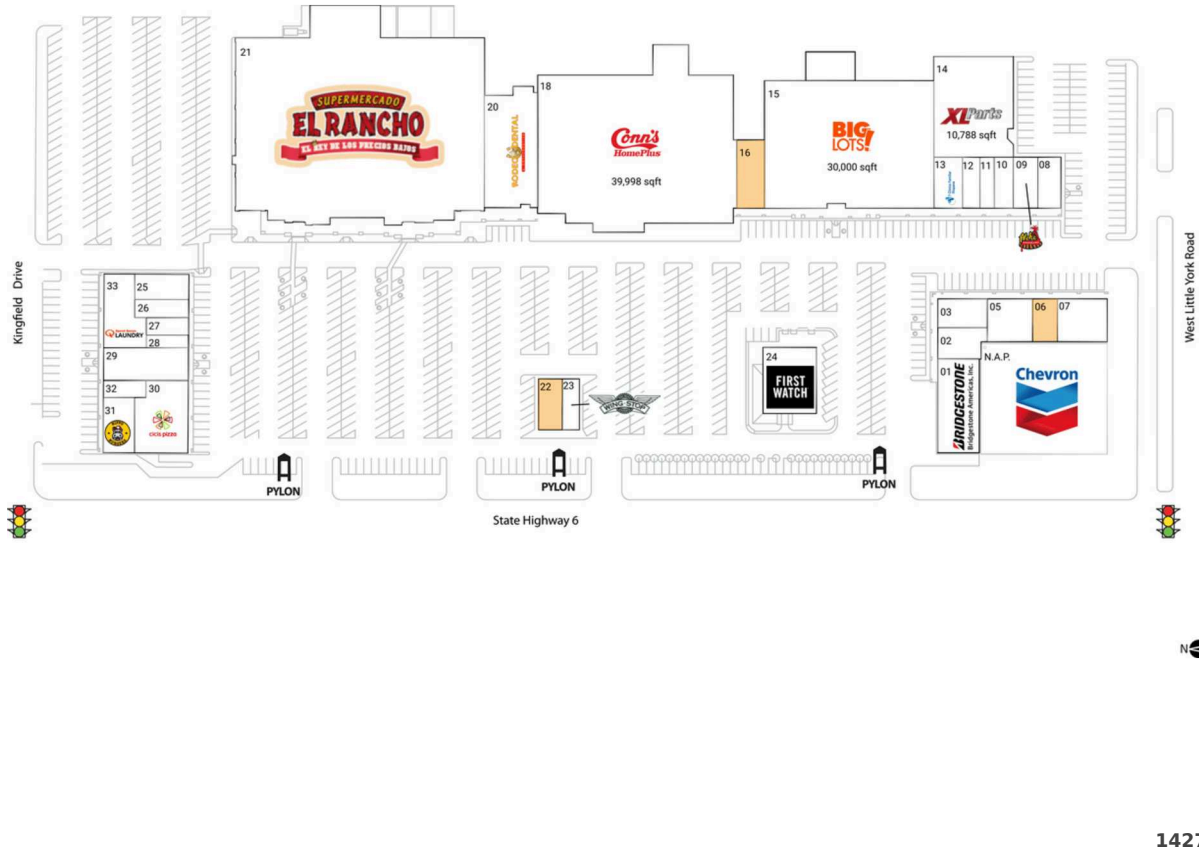

Hearthstone Corners

Houston-The Woodlands-Sugar Land, TX

29.8695, -95.6442
6106-6194 Highway 6 North | Houston, TX 77084

Available Space

| | |
|----|----------|
| 06 | 1,654 SF |
| 16 | 2,880 SF |
| 22 | 1,680 SF |

Current Retailers

| | | |
|--------|--|-----------|
| N.A.P. | Chevron | 0 SF |
| 01 | Bridgestone/Firestone | 5,280 SF |
| 02 | Water Tree Hwy 6 | 2,000 SF |
| 03 | Nemo & Friends Aquariums | 2,000 SF |
| 05 | Allstate | 1,973 SF |
| 07 | Impact Dance Studio | 2,984 SF |
| 08 | Postal 'N' Shipping Center | 1,800 SF |
| 09 | Aloha Hawaiian BBQ Factory | 1,790 SF |
| 10 | Today's Hairstyles | 1,200 SF |
| 11 | Lan's Nails | 1,185 SF |
| 12 | Savvy's By Uwealth Acamedicare | 1,200 SF |
| 13 | Clinica Familiar | 1,770 SF |
| 14 | XL Parts | 10,788 SF |
| 15 | Big Lots | 30,000 SF |
| 18 | Conn's | 39,998 SF |
| 20 | Rodeo Dental And Orthodontics | 8,640 SF |
| 21 | El Rancho | 62,666 SF |
| 23 | Wingstop | 1,200 SF |
| 24 | First Watch | 4,500 SF |
| 25 | Fort Liquor | 1,928 SF |
| 26 | Hollywood Eyebrows | 1,283 SF |
| 27 | La Michoacana Los Primos | 1,250 SF |
| 28 | Elite Tax, Travel & Financial Services | 754 SF |
| 29 | El Oceano Seafood | 4,000 SF |
| 30 | Cici's Pizza | 4,900 SF |
| 31 | Hippo Burgers | 2,100 SF |
| 32 | B&B Barbershop | 994 SF |
| 33 | Speed Queen Laundry | 3,750 SF |