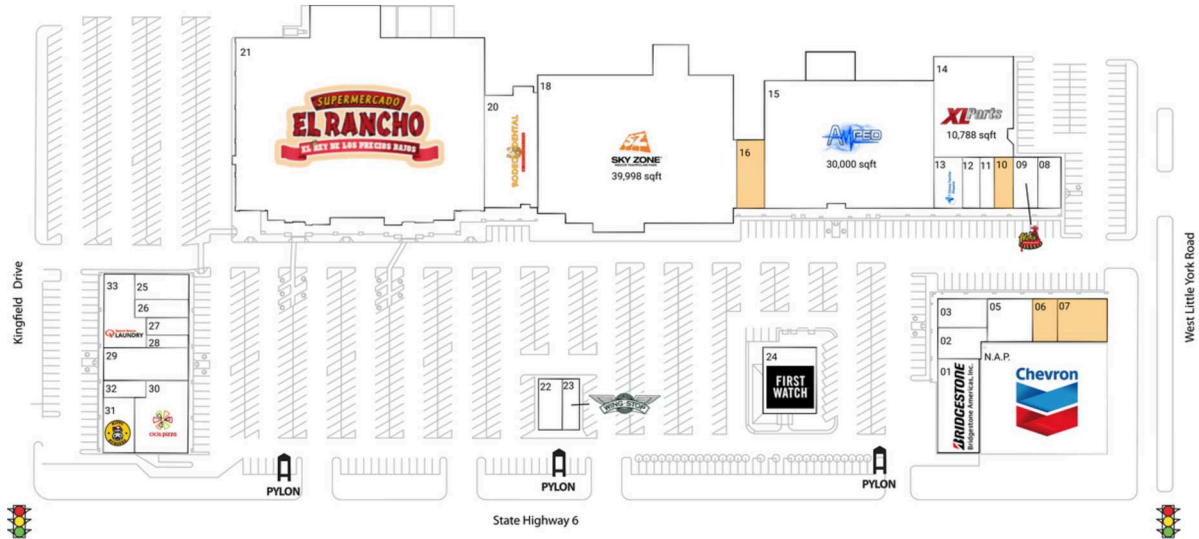

Hearthstone Corners

Houston-Pasadena-The Woodlands, TX

29.8695, -95.6442
6106-6194 Highway 6 North | Houston, TX 77084

Available Space

06	1,654 SF
07	2,984 SF
10	1,200 SF
16	2,880 SF

Current Retailers

N.A.P.	Chevron	0 SF
01	Bridgestone/Firestone	5,280 SF
02	Water Tree Hwy 6	2,000 SF
03	Nemo & Friends Aquariums	2,000 SF
05	Allstate	1,973 SF
08	Postal 'N' Shipping Center	1,800 SF
09	Aloha Hawaiian BBQ Factory	1,790 SF
11	Lan's Nails	1,185 SF
12	Savvy's By Uwealth Acamedicare	1,200 SF
13	Clinica Familiar	1,770 SF
14	XL Parts	10,788 SF
15	Amped Fitness	30,000 SF
18	Sky Zone	39,998 SF
20	Rodeo Dental And Orthodontics	8,640 SF
21	El Rancho	62,666 SF
22	Brisket And Rice	1,680 SF
23	Wingstop	1,200 SF
24	First Watch	4,500 SF
25	Fort Liquor	1,928 SF
26	Hollywood Eyebrows	1,283 SF
27	La Michoacana Los Primos	1,250 SF
28	Elite Tax, Travel & Financial Services	754 SF
29	El Oceano Seafood	4,000 SF
30	Cici's Pizza	4,900 SF
31	Hippo Burgers	2,100 SF
32	B&B Barbershop	994 SF
33	Speed Queen Laundry	3,750 SF