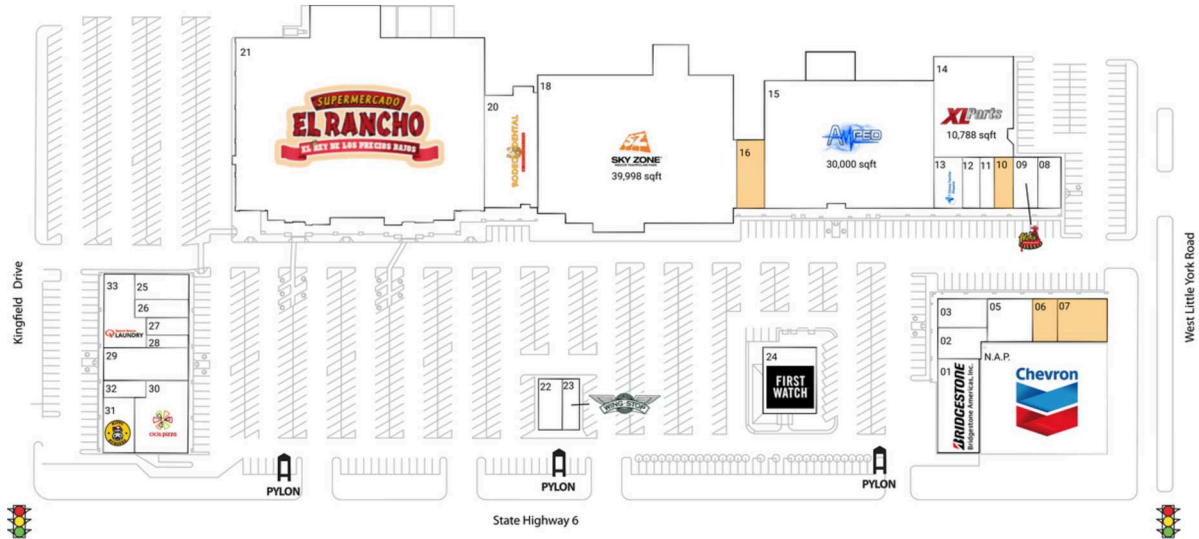

Hearthstone Corners

Houston-Pasadena-The Woodlands, TX

29.8695, -95.6442
6106-6194 Highway 6 North | Houston, TX 77084

1427

Available Space

06	1,654 SF
07	2,984 SF
10	1,200 SF
16	2,880 SF

Current Retailers

N.A.P.	Chevron	0 SF
01	Bridgestone/Firestone	5,280 SF
02	Water Tree Hwy 6	2,000 SF
03	Nemo & Friends Aquariums	2,000 SF
05	Allstate	1,973 SF
08	Postal 'N' Shipping Center	1,800 SF
09	Aloha Hawaiian BBQ Factory	1,790 SF
11	Lan's Nails	1,185 SF
12	Savvy's By Uwealth Acamedicare	1,200 SF
13	Clinica Familiar	1,770 SF
14	XL Parts	10,788 SF
15	Amped Fitness	30,000 SF
18	Sky Zone	39,998 SF
20	Rodeo Dental And Orthodontics	8,640 SF
21	El Rancho	62,666 SF
22	Brisket And Rice	1,680 SF
23	Wingstop	1,200 SF
24	First Watch	4,500 SF
25	Fort Liquor	1,928 SF
26	Hollywood Eyebrows	1,283 SF
27	La Michoacana Los Primos	1,250 SF
28	Elite Tax, Travel & Financial Services	754 SF
29	El Oceano Seafood	4,000 SF
30	Cici's Pizza	4,900 SF
31	Hippo Burgers	2,100 SF
32	B&B Barbershop	994 SF
33	Speed Queen Laundry	3,750 SF