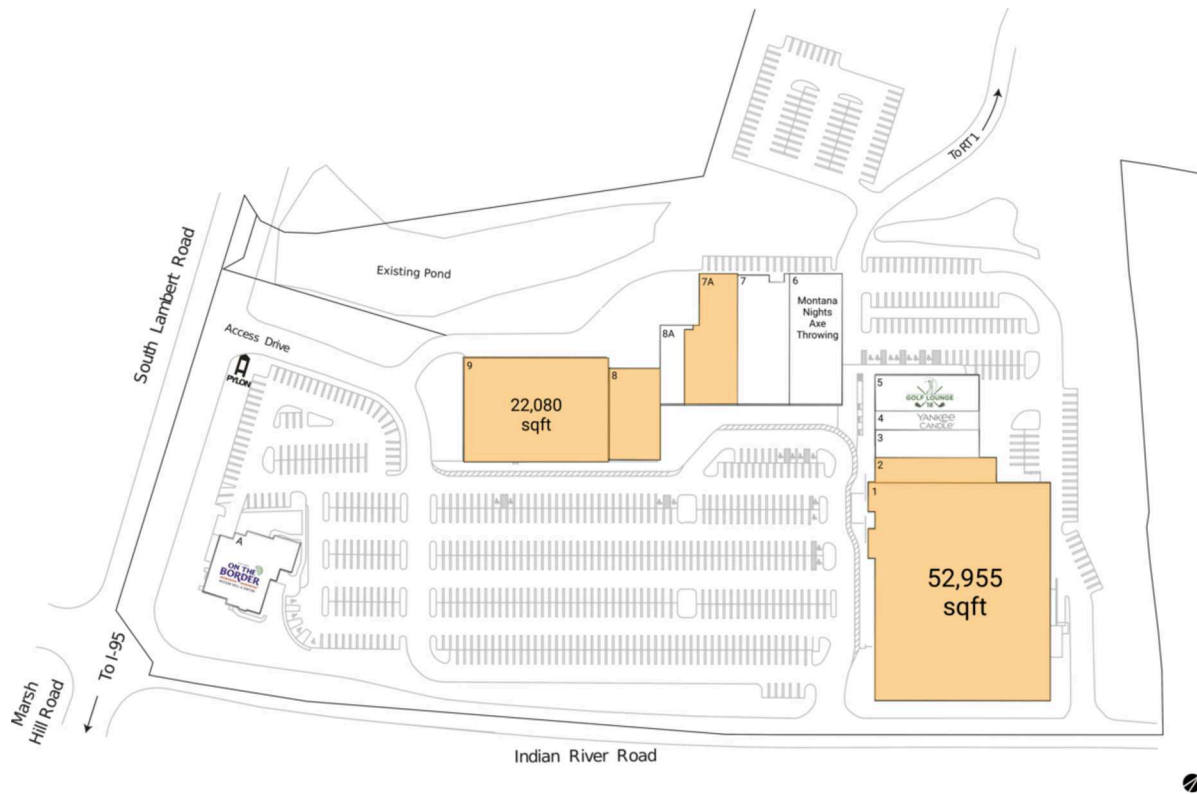

# Colonial Commons - Orange

New Haven, CT

41.2618, -73.0022  
200 Indian River Road | Orange, CT 06477

## Available Space

1	52,955 SF
2	4,000 SF
7A	8,064 SF
8	6,270 SF
9	22,080 SF

## Current Retailers

A	On The Border	8,250 SF
3	Renee's Resale Clothing Outlet	3,896 SF
4	Yankee Candle Co.	2,500 SF
5	Golf Lounge 18	5,000 SF
6	Montana Nights Axe Throwing	9,143 SF
7	Bulldog Swim Academy	9,030 SF
8A	M Beauty Studio	2,598 SF