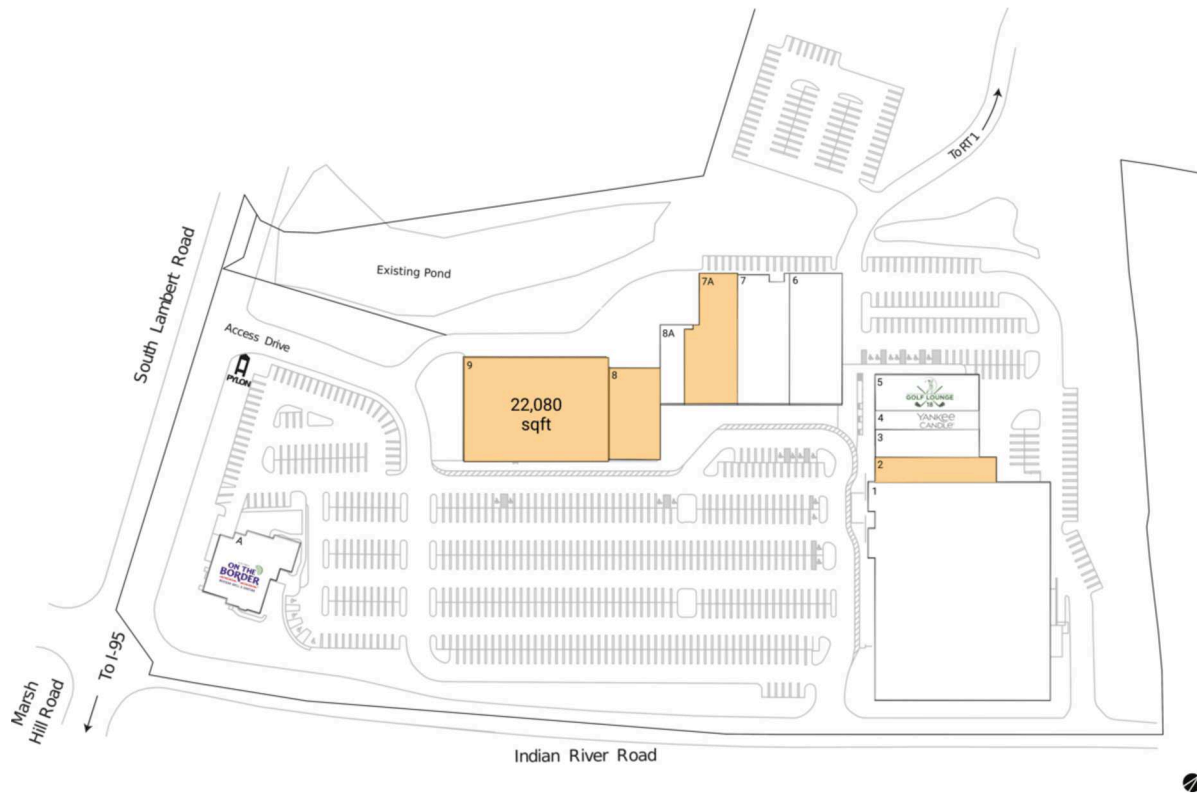

Colonial Commons - Orange

New Haven-Milford, CT

41.2618, -73.0022

200 Indian River Road | Orange, CT 06477

Available Space

2	4,000 SF
7A	8,064 SF
8	6,270 SF
9	22,080 SF

Current Retailers

A	On The Border	8,250 SF
1	Bargain House Inc.	52,955 SF
3	Renee's Resale Clothing Outlet	3,896 SF
4	Yankee Candle Co.	2,500 SF
5	Golf Lounge 18	5,000 SF
6	Montana Nights Axe Throwing	9,143 SF
7	Bulldog Swim Academy	9,030 SF
8A	M Beauty Studio	2,598 SF

4017