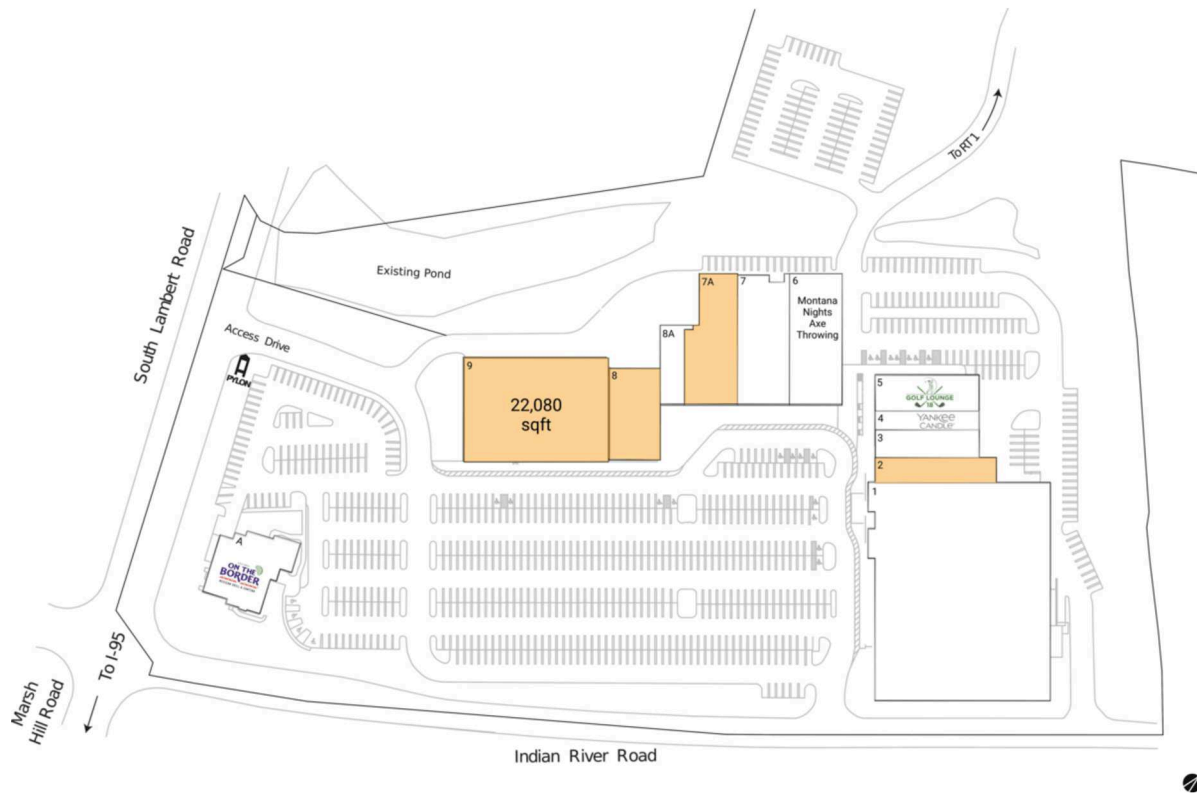

# Colonial Commons - Orange

New Haven-Milford, CT

41.2618, -73.0022

200 Indian River Road | Orange, CT 06477

## Available Space

2	4,000 SF
7A	8,064 SF
8	6,270 SF
9	22,080 SF

## Current Retailers

A	On The Border	8,250 SF
1	Bargain House Inc.	52,955 SF
3	Renee's Resale Clothing Outlet	3,896 SF
4	Yankee Candle Co.	2,500 SF
5	Golf Lounge 18	5,000 SF
6	Montana Nights Axe Throwing	9,143 SF
7	Bulldog Swim Academy	9,030 SF
8A	M Beauty Studio	2,598 SF