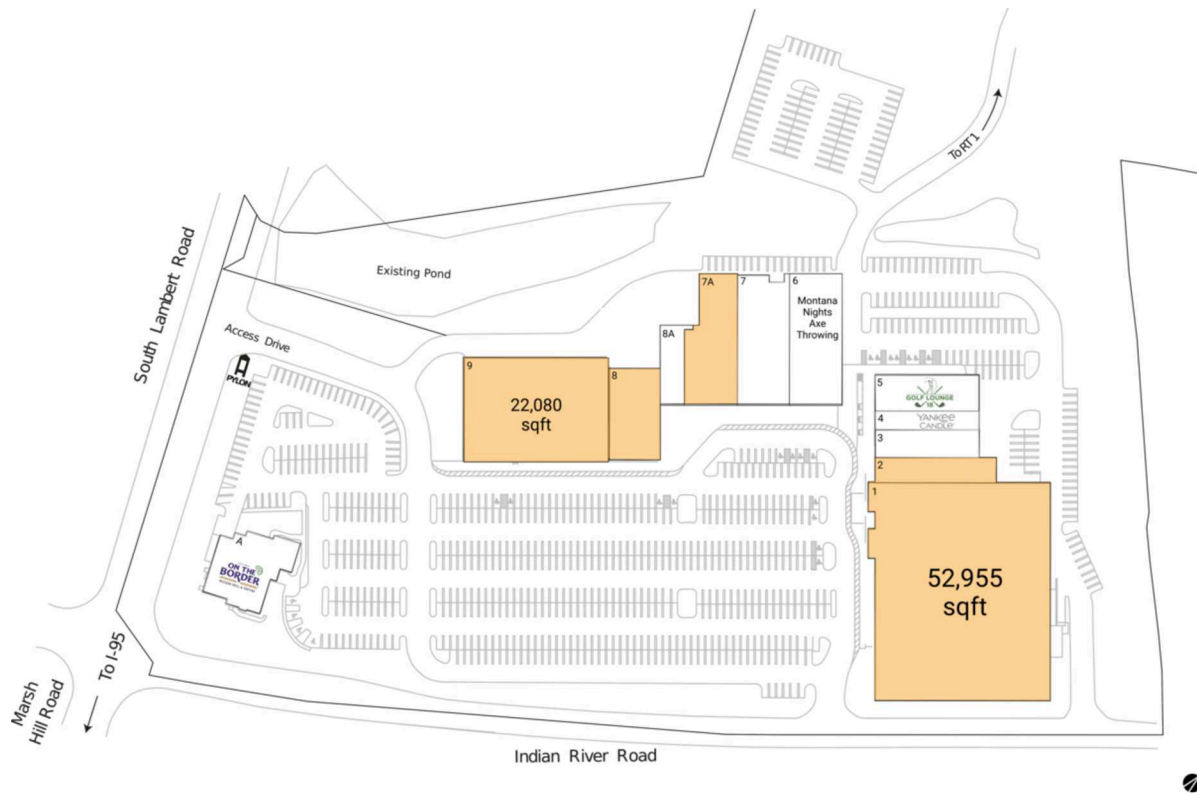

# Colonial Commons - Orange

New Haven, CT

41.2618, -73.0022

200 Indian River Road | Orange, CT 06477

## Available Space

1	52,955 SF
2	4,000 SF
7A	8,064 SF
8	6,270 SF
9	22,080 SF

## Current Retailers

A	On The Border	8,250 SF
3	Renee's Resale Clothing Outlet	3,896 SF
4	Yankee Candle Co.	2,500 SF
5	Golf Lounge 18	5,000 SF
6	Montana Nights Axe Throwing	9,143 SF
7	Bulldog Swim Academy	9,030 SF
8A	M Beauty Studio	2,598 SF