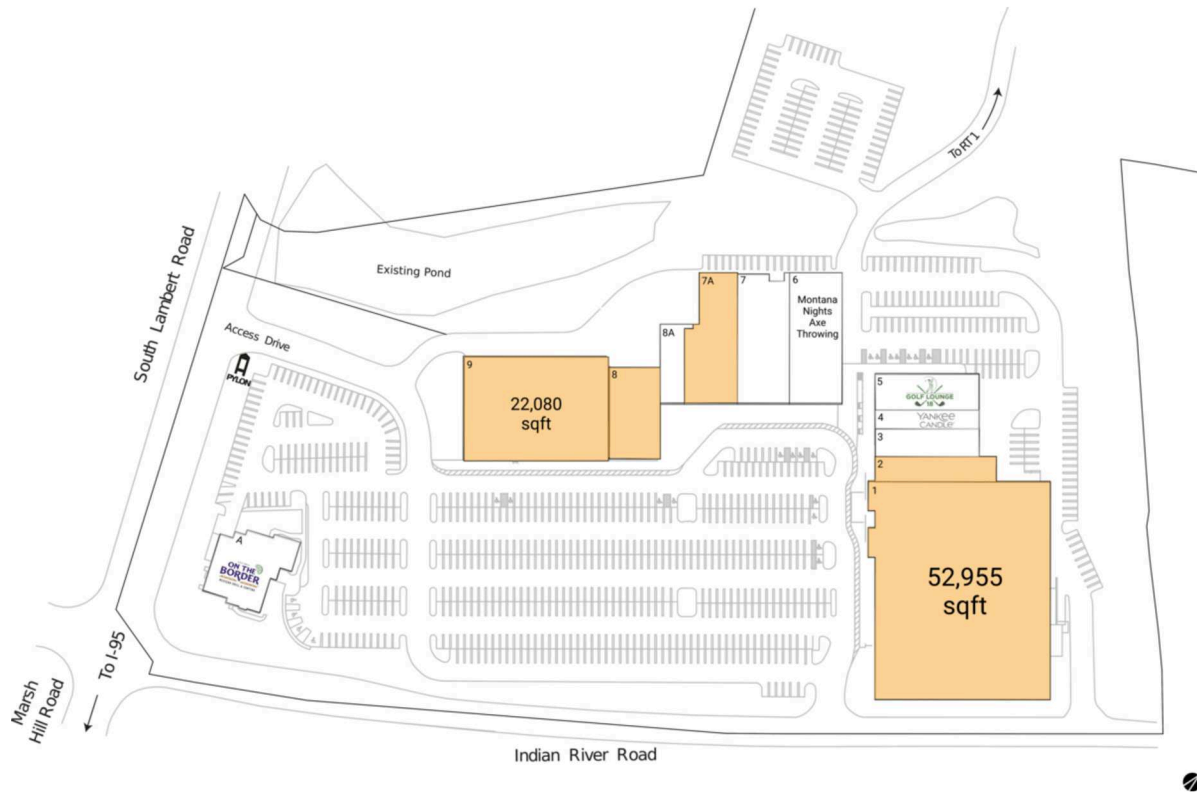

# Colonial Commons - Orange

New Haven, CT

41.2618, -73.0022  
200 Indian River Road | Orange, CT 06477

## Available Space

1	52,955 SF
2	4,000 SF
7A	8,064 SF
8	6,270 SF
9	22,080 SF

## Current Retailers

A	On The Border	8,250 SF
3	Renee's Resale Clothing Outlet	3,896 SF
4	Yankee Candle Co.	2,500 SF
5	Golf Lounge 18	5,000 SF
6	Montana Nights Axe Throwing	9,143 SF
7	Bulldog Swim Academy	9,030 SF
8A	M Beauty Studio	2,598 SF