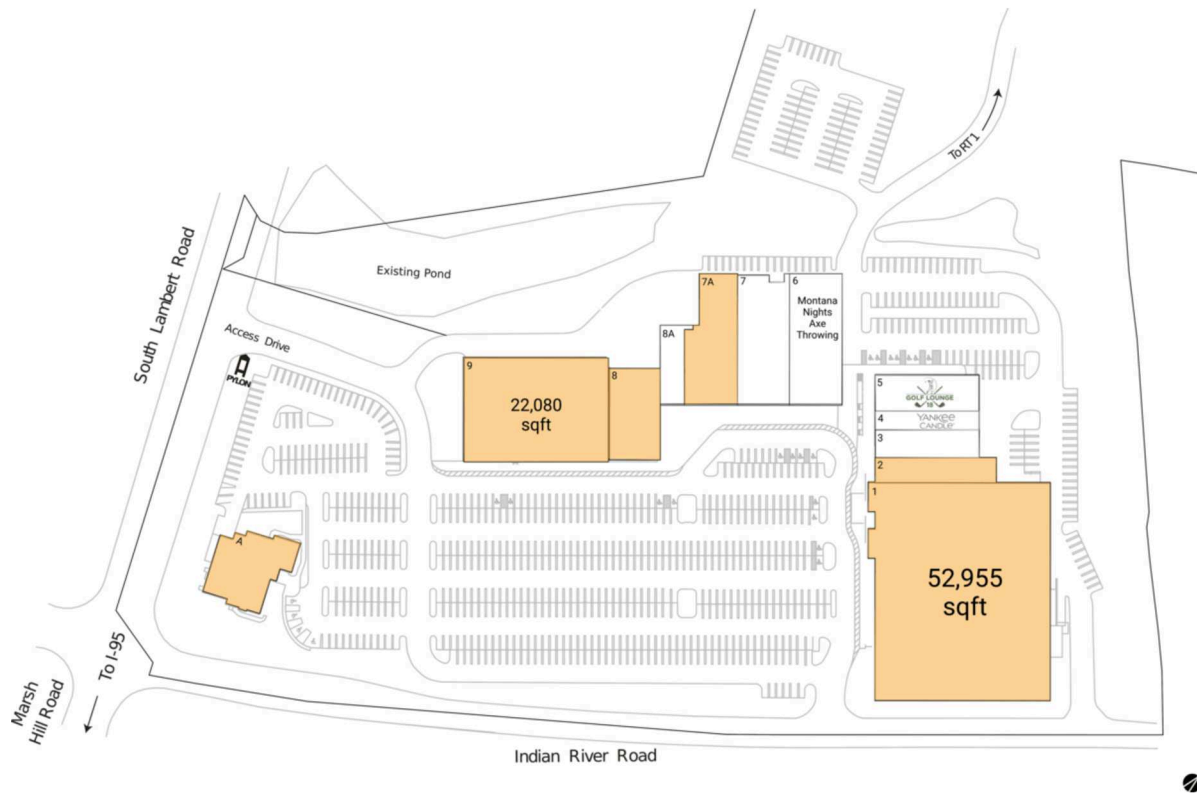

Colonial Commons - Orange

New Haven, CT

41.2618, -73.0022

200 Indian River Road | Orange, CT 06477

Available Space

A	8,250 SF
1	52,955 SF
2	4,000 SF
7A	8,064 SF
8	6,270 SF
9	22,080 SF

Current Retailers

3	Renee's Resale Clothing Outlet	3,896 SF
4	Yankee Candle Co.	2,500 SF
5	Golf Lounge 18	5,000 SF
6	Montana Nights Axe Throwing	9,143 SF
7	Bulldog Swim Academy	9,030 SF
8A	M Beauty Studio	2,598 SF

4017