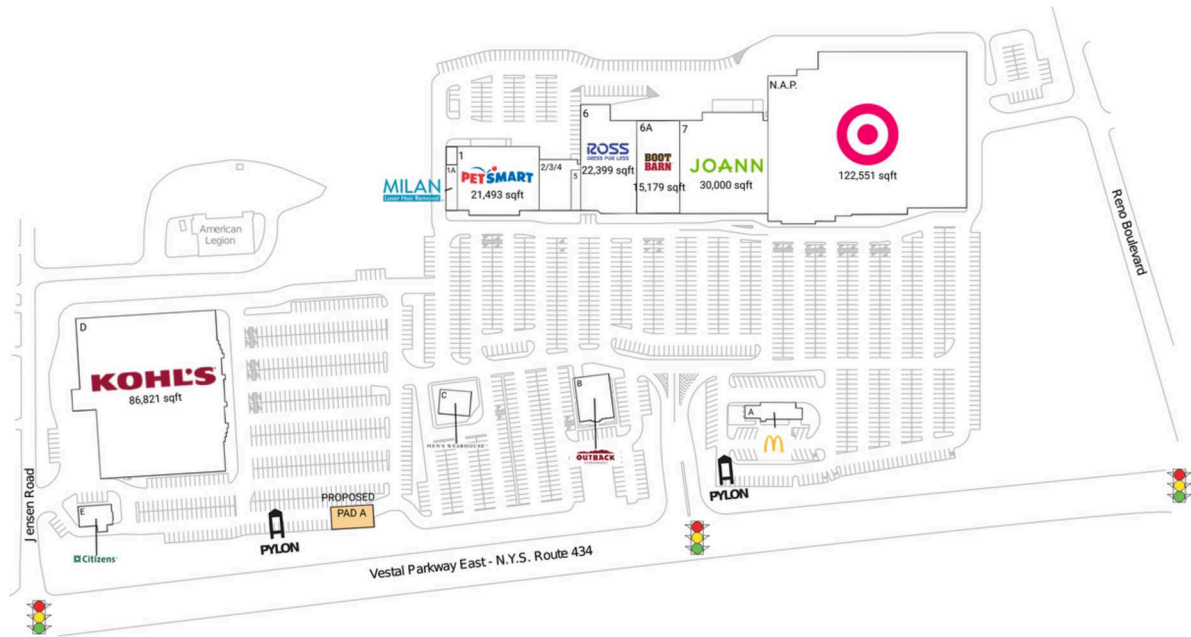

Parkway Plaza - Vestal

Binghamton, NY

42.0947, -76

3208 Vestal Parkway East | Vestal, NY 13850

Available Space

PAD A 0 SF

Current Retailers

A	McDonald's	4,376 SF
B	Outback Steakhouse	6,129 SF
C	Men's Wearhouse	7,096 SF
D	Kohl's	86,821 SF
E	Citizens Bank	3,060 SF
N.A.P.	Target	122,551 SF
1	PetSmart	21,493 SF
1A	Milan Laser Hair Removal	2,200 SF
2/3/4	Great Escape Adventures	6,901 SF
5	Cost Cutters	1,500 SF
6	Ross Dress For Less	22,399 SF
6A	Boot Barn	15,179 SF
7	JOANN Fabric And Craft Stores	30,000 SF