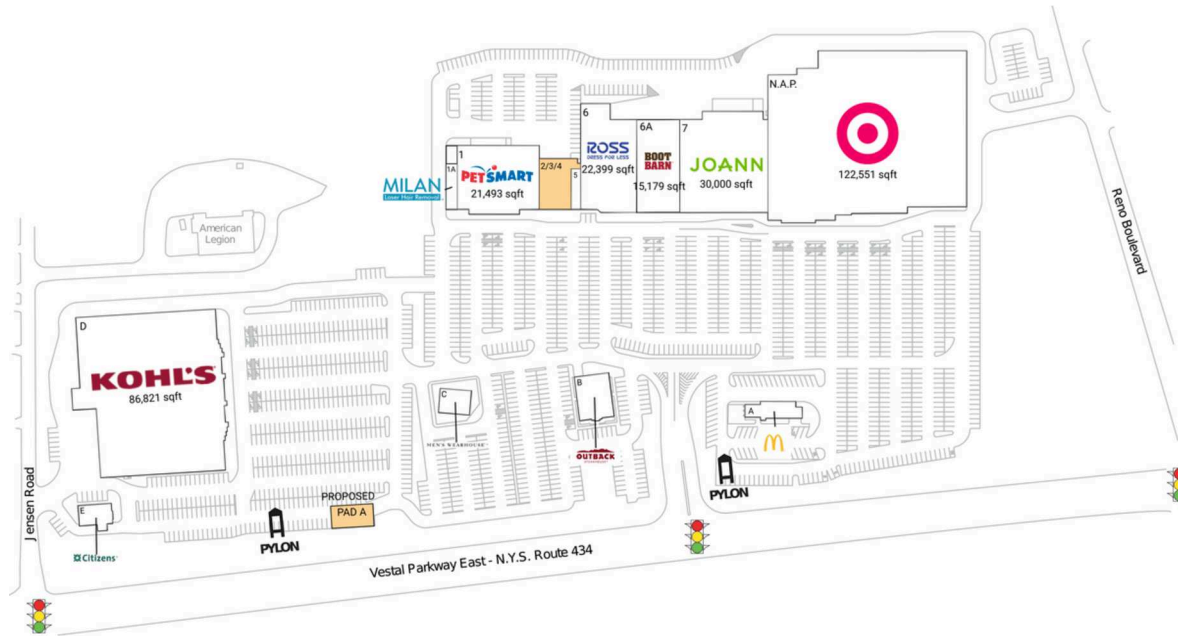

# Parkway Plaza - Vestal

Binghamton, NY

42.0947, -76  
3208 Vestal Parkway East | Vestal, NY 13850

## Available Space

PAD A	0 SF
2/3/4	6,901 SF

## Current Retailers

A	McDonald's	4,376 SF
B	Outback Steakhouse	6,129 SF
C	Men's Wearhouse	7,096 SF
D	Kohl's	86,821 SF
E	Citizens Bank	3,060 SF
N.A.P.	Target	122,551 SF
1	PetSmart	21,493 SF
1A	Milan Laser Hair Removal	2,200 SF
5	Cost Cutters	1,500 SF
6	Ross Dress For Less	22,399 SF
6A	Boot Barn	15,179 SF
7	JOANN Fabric And Craft Stores	30,000 SF