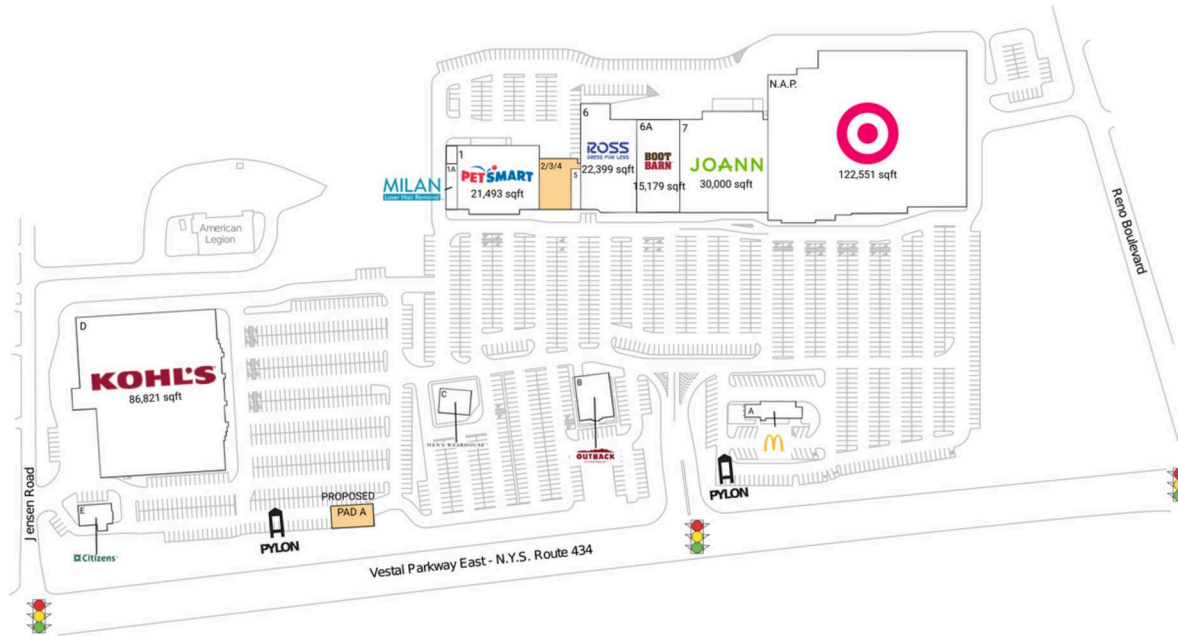

Parkway Plaza - Vestal

Binghamton, NY

42.0947, -76
3208 Vestal Parkway East | Vestal, NY 13850

Available Space

PAD A	0 SF
2/3/4	6,901 SF

Current Retailers

A	McDonald's	4,376 SF
B	Outback Steakhouse	6,129 SF
C	Men's Wearhouse	7,096 SF
D	Kohl's	86,821 SF
E	Citizens Bank	3,060 SF
N.A.P.	Target	122,551 SF
1	PetSmart	21,493 SF
1A	Milan Laser Hair Removal	2,200 SF
5	Cost Cutters	1,500 SF
6	Ross Dress For Less	22,399 SF
6A	Boot Barn	15,179 SF
7	JOANN Fabric And Craft Stores	30,000 SF