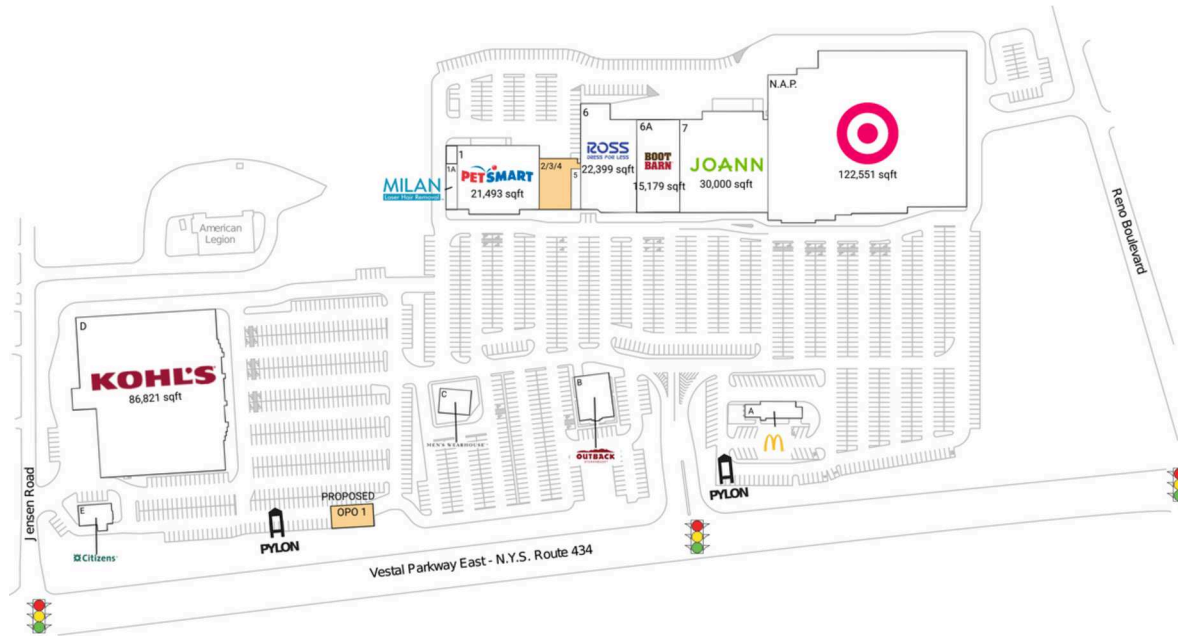

# Parkway Plaza - Vestal

Binghamton, NY

42.0947, -76  
3208 Vestal Parkway East | Vestal, NY 13850

## Available Space

OPO 1	0 SF
2/3/4	6,901 SF

## Current Retailers

A	McDonald's	4,376 SF
B	Outback Steakhouse	6,129 SF
C	Men's Wearhouse	7,096 SF
D	Kohl's	86,821 SF
E	Citizens Bank	3,060 SF
N.A.P.	Target	122,551 SF
1	PetSmart	21,493 SF
1A	Milan Laser Hair Removal	2,200 SF
5	Cost Cutters	1,500 SF
6	Ross Dress For Less	22,399 SF
6A	Boot Barn	15,179 SF
7	JOANN Fabric And Craft Stores	30,000 SF