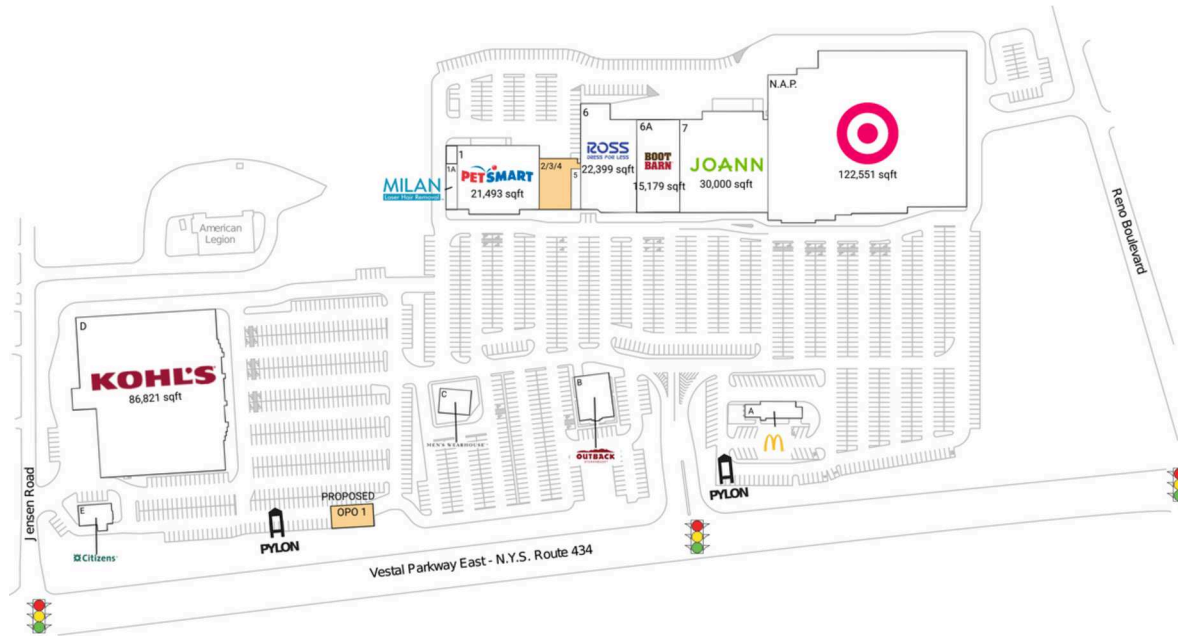

Parkway Plaza - Vestal

Binghamton, NY

42.0947, -76
3208 Vestal Parkway East | Vestal, NY 13850

Available Space

OPO 1	0 SF
2/3/4	6,901 SF

Current Retailers

A	McDonald's	4,376 SF
B	Outback Steakhouse	6,129 SF
C	Men's Wearhouse	7,096 SF
D	Kohl's	86,821 SF
E	Citizens Bank	3,060 SF
N.A.P.	Target	122,551 SF
1	PetSmart	21,493 SF
1A	Milan Laser Hair Removal	2,200 SF
5	Cost Cutters	1,500 SF
6	Ross Dress For Less	22,399 SF
6A	Boot Barn	15,179 SF
7	JOANN Fabric And Craft Stores	30,000 SF