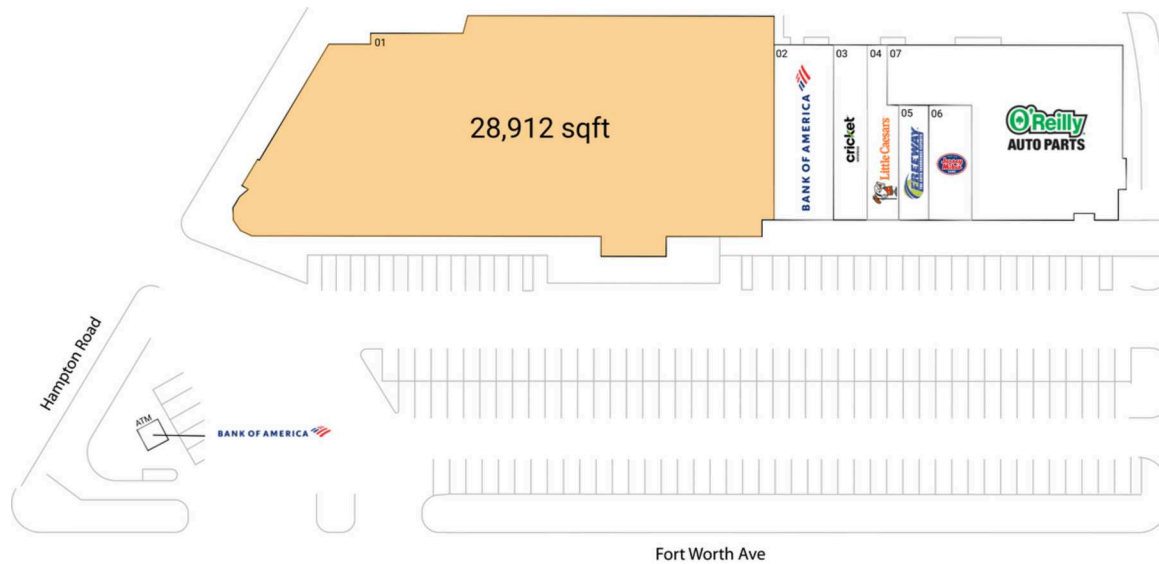

# Stevens Park Village

Dallas-Fort Worth-Arlington, TX

32.7615, -96.8576  
2128-2154 Fort Worth Avenue | Dallas, TX 75211

## Available Space

01 28,912 SF

## Current Retailers

ATM	Bank Of America ATM	0 SF
02	Bank Of America	2,835 SF
03	Cricket	1,600 SF
04	Little Caesars Pizza	1,290 SF
05	Freeway Insurance	935 SF
06	Jersey Mike's Subs	1,350 SF
07	O'Reilly Auto Parts	8,570 SF