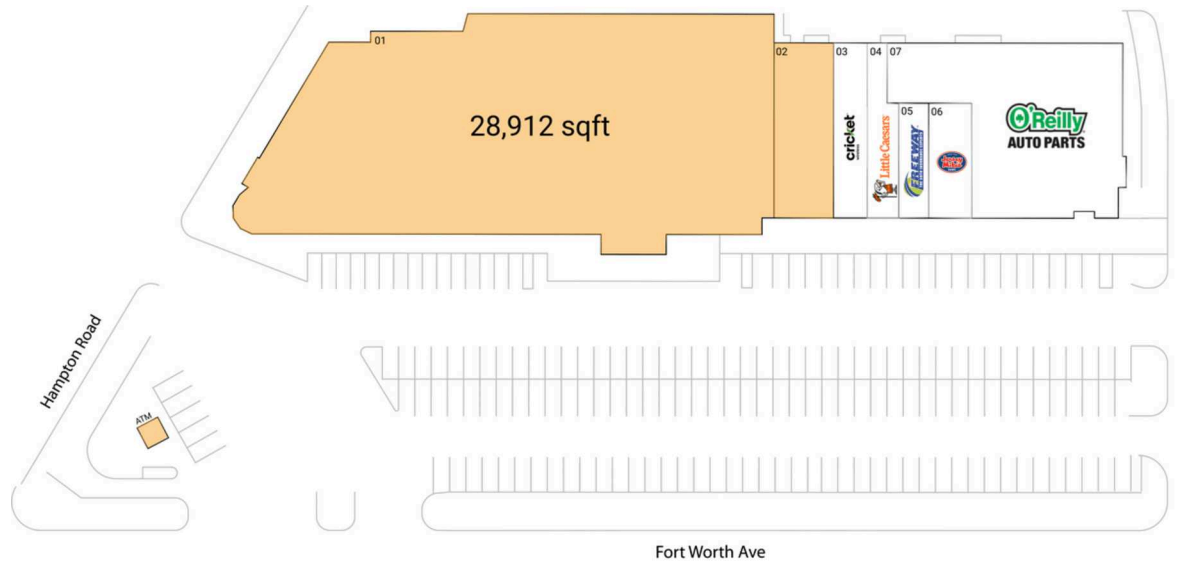

Stevens Park Village

Dallas-Fort Worth-Arlington, TX

32.7615, -96.8576
2128-2154 Fort Worth Avenue | Dallas, TX 75211

Available Space

ATM	0 SF
01	28,912 SF
02	2,835 SF

Current Retailers

03	Cricket	1,600 SF
04	Little Caesars Pizza	1,290 SF
05	Freeway Insurance	935 SF
06	Jersey Mike's Subs	1,350 SF
07	O'Reilly Auto Parts	8,570 SF