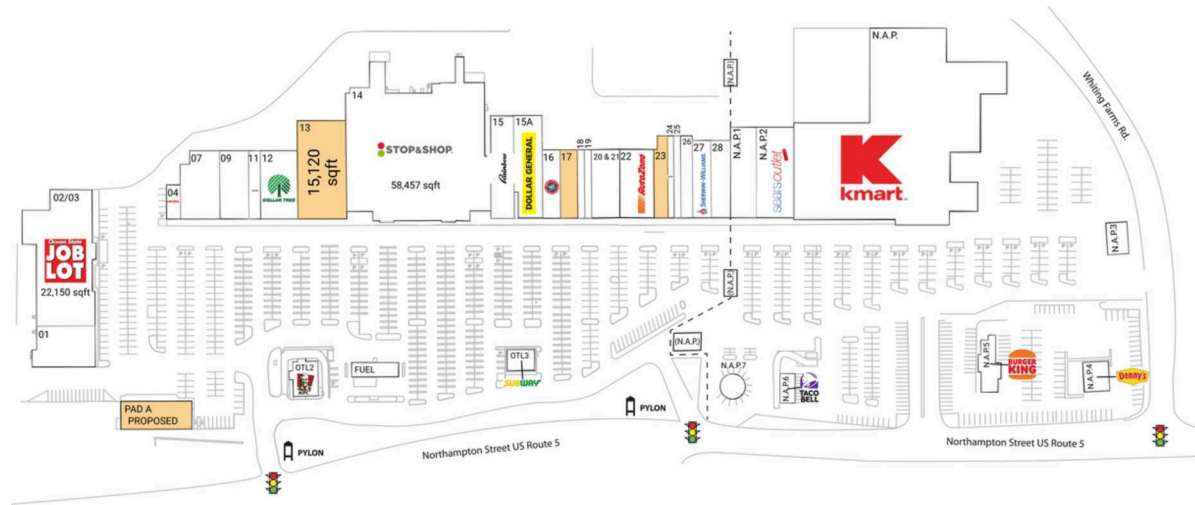

Holyoke Shopping Center

Springfield, MA

42.1852, -72.6324
2217-2291 Northampton Street | Holyoke, MA 01040

Available Space

13	15,120 SF
17	3,714 SF
23	3,000 SF

Pad Opportunities

PAD A Drive-thru	6,000 SF/0.1
------------------	--------------

Current Retailers

FUEL	Stop & Shop Fuel	0 SF
N.A.P.	Kmart	0 SF
N.A.P.1	N.A.P.	0 SF
N.A.P.2	Sears Outlet	0 SF
N.A.P.3	D'Angelo	0 SF
N.A.P.4	Denny's	0 SF
N.A.P.5	Burger King	0 SF
N.A.P.6	Taco Bell	0 SF
N.A.P.7	Restaurant	0 SF
OTL2	KFC	4,464 SF
OTL3	Subway	1,800 SF
01	Western Mass Appliance	7,500 SF
02/03	Ocean State Job Lot	22,150 SF
04	Papa John's	1,500 SF
07	Children & Family Dentistry & Braces	7,784 SF
09	Scrub Wear House, LLC.	6,200 SF
11	CosmoProf	2,500 SF
12	Dollar Tree	8,000 SF
14	Stop & Shop	58,457 SF
15	Rainbow	7,425 SF
15A	Dollar General	7,575 SF
16	Rent-A-Center	3,750 SF
18	Reyes Income Tax & Bookkeeping	1,504 SF
19	Holly's Nails	1,496 SF
20 & 21	Expressions	7,400 SF
22	AutoZone	6,000 SF
24	Cricket	1,560 SF
25	Brad Matthews Jewelers	1,800 SF
26	Bamboo House	3,000 SF
27	Sherwin-Williams	4,368 SF
28	Holyoke Liquor Mart	7,728 SF