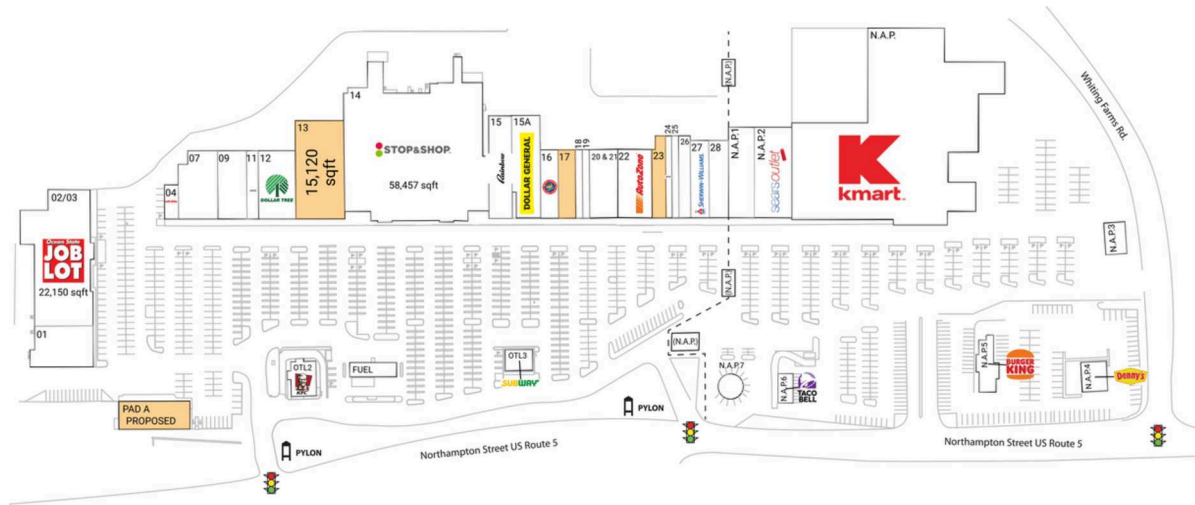

Holyoke Shopping Center

Springfield, MA

42.1852, -72.6324
2217-2291 Northampton Street | Holyoke, MA 01040

Available Space

13	15,120 SF
17	3,714 SF
23	3,000 SF

Pad Opportunities

PAD A Drive-thru	6,000 SF/0.1
------------------	--------------

Current Retailers

FUEL	Stop & Shop Fuel	0 SF
N.A.P.	Kmart	0 SF
N.A.P.1	N.A.P.	0 SF
N.A.P.2	Sears Outlet	0 SF
N.A.P.3	D'Angelo	0 SF
N.A.P.4	Denny's	0 SF
N.A.P.5	Burger King	0 SF
N.A.P.6	Taco Bell	0 SF
N.A.P.7	Restaurant	0 SF
OTL2	KFC	4,464 SF
OTL3	Subway	1,800 SF
01	Western Mass Appliance	7,500 SF
02/03	Ocean State Job Lot	22,150 SF
04	Papa John's	1,500 SF
07	Children & Family Dentistry & Braces	7,784 SF
09	Scrub Wear House, LLC.	6,200 SF
11	CosmoProf	2,500 SF
12	Dollar Tree	8,000 SF
14	Stop & Shop	58,457 SF
15	Rainbow	7,425 SF
15A	Dollar General	7,575 SF
16	Rent-A-Center	3,750 SF
18	Reyes Income Tax & Bookkeeping	1,504 SF
19	Holly's Nails	1,496 SF
20 & 21	Expressions	7,400 SF
22	AutoZone	6,000 SF
24	Cricket	1,560 SF
25	Brad Matthews Jewelers	1,800 SF
26	Bamboo House	3,000 SF
27	Sherwin-Williams	4,368 SF
28	Holyoke Liquor Mart	7,728 SF