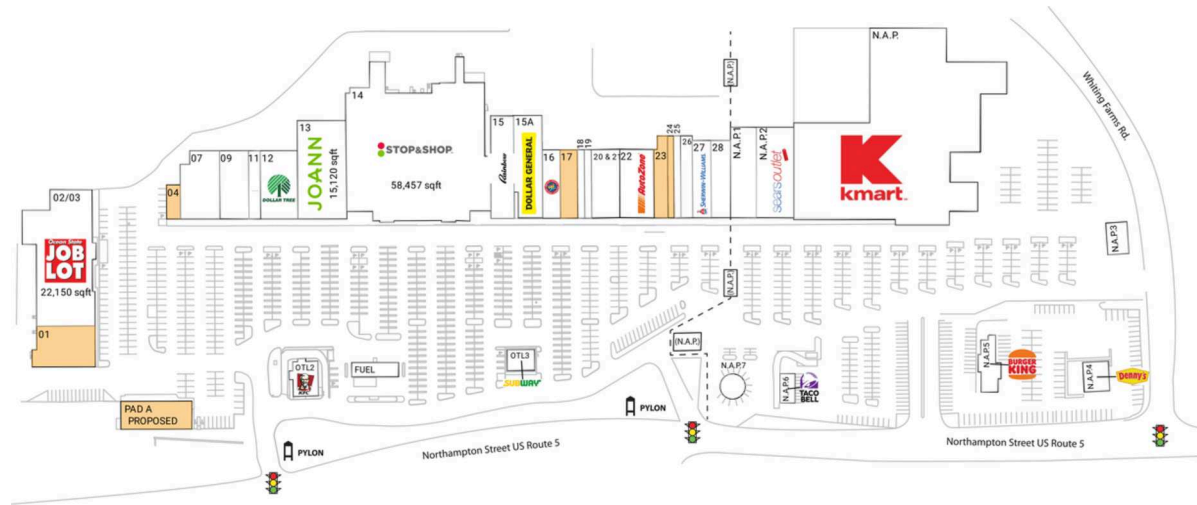

# Holyoke Shopping Center

Springfield, MA

42.1852, -72.6324  
2217-2291 Northampton Street | Holyoke, MA 01040

## Available Space

01	7,500 SF
04	1,500 SF
17	3,714 SF
23	3,000 SF
24	1,560 SF

## Pad Opportunities

PAD A	6,000 SF/0.1
-------	--------------

## Current Retailers

FUEL	Stop & Shop Fuel	0 SF
N.A.P.	Kmart	0 SF
N.A.P.1	N.A.P.	0 SF
N.A.P.2	Sears Outlet	0 SF
N.A.P.3	D'Angelo	0 SF
N.A.P.4	Denny's	0 SF
N.A.P.5	Burger King	0 SF
N.A.P.6	Taco Bell	0 SF
N.A.P.7	Restaurant	0 SF
OTL2	KFC	4,464 SF
OTL3	Subway	1,800 SF
02/03	Ocean State Job Lot	22,150 SF
07	Children & Family Dentistry & Braces	7,784 SF
09	Scrub Wear House, LLC.	6,200 SF
11	CosmoProf	2,500 SF
12	Dollar Tree	8,000 SF
13	JOANN Fabric And Craft Stores	15,120 SF
14	Stop & Shop	58,457 SF
15	Rainbow	7,425 SF
15A	Dollar General	7,575 SF
16	Rent-A-Center	3,750 SF
18	Reyes Income Tax & Bookkeeping	1,504 SF
19	Holly's Nails	1,496 SF
20 & 21	Expressions	7,400 SF
22	AutoZone	6,000 SF
25	Brad Matthews Jewelers	1,800 SF
26	Bamboo House	3,000 SF
27	Sherwin-Williams	4,368 SF
28	Holyoke Liquor Mart	7,728 SF