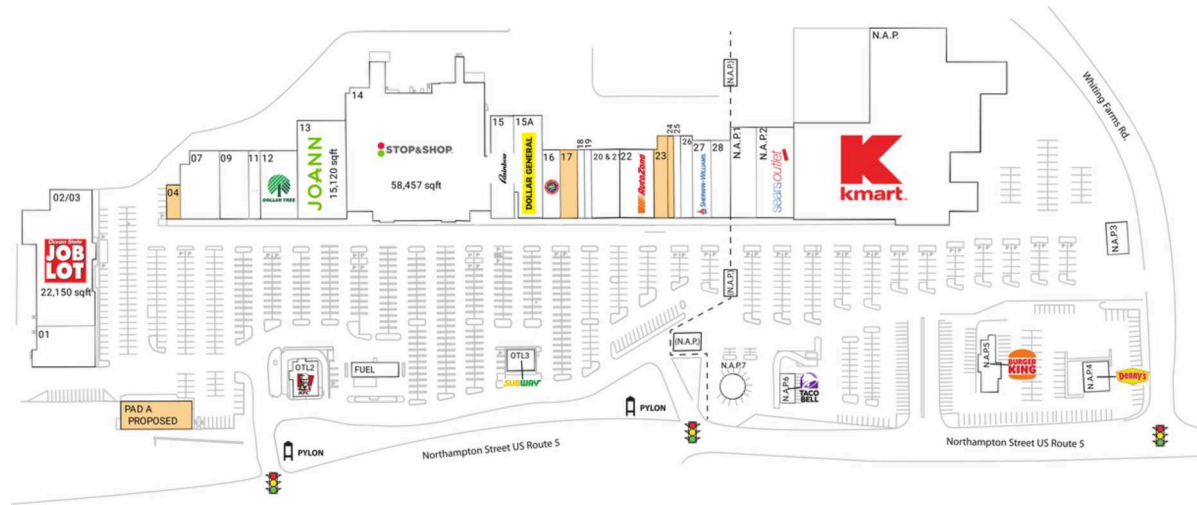

Holyoke Shopping Center

Springfield, MA

42.1852, -72.6324
2217-2291 Northampton Street | Holyoke, MA 01040

Available Space

04	1,500 SF
17	3,714 SF
23	3,000 SF
24	1,560 SF

Pad Opportunities

PAD A Drive-thru	6,000 SF/0.1
------------------	--------------

Current Retailers

FUEL	Stop & Shop Fuel	0 SF
N.A.P.	Kmart	0 SF
N.A.P.1	N.A.P.	0 SF
N.A.P.2	Sears Outlet	0 SF
N.A.P.3	D'Angelo	0 SF
N.A.P.4	Denny's	0 SF
N.A.P.5	Burger King	0 SF
N.A.P.6	Taco Bell	0 SF
N.A.P.7	Restaurant	0 SF
OTL2	KFC	4,464 SF
OTL3	Subway	1,800 SF
01	Western Mass Appliance	7,500 SF
02/03	Ocean State Job Lot	22,150 SF
07	Children & Family Dentistry & Braces	7,784 SF
09	Scrub Wear House, LLC.	6,200 SF
11	CosmoProf	2,500 SF
12	Dollar Tree	8,000 SF
13	JOANN Fabric And Craft Stores	15,120 SF
14	Stop & Shop	58,457 SF
15	Rainbow	7,425 SF
15A	Dollar General	7,575 SF
16	Rent-A-Center	3,750 SF
18	Reyes Income Tax & Bookkeeping	1,504 SF
19	Holly's Nails	1,496 SF
20 & 21	Expressions	7,400 SF
22	AutoZone	6,000 SF
25	Brad Matthews Jewelers	1,800 SF
26	Bamboo House	3,000 SF
27	Sherwin-Williams	4,368 SF
28	Holyoke Liquor Mart	7,728 SF