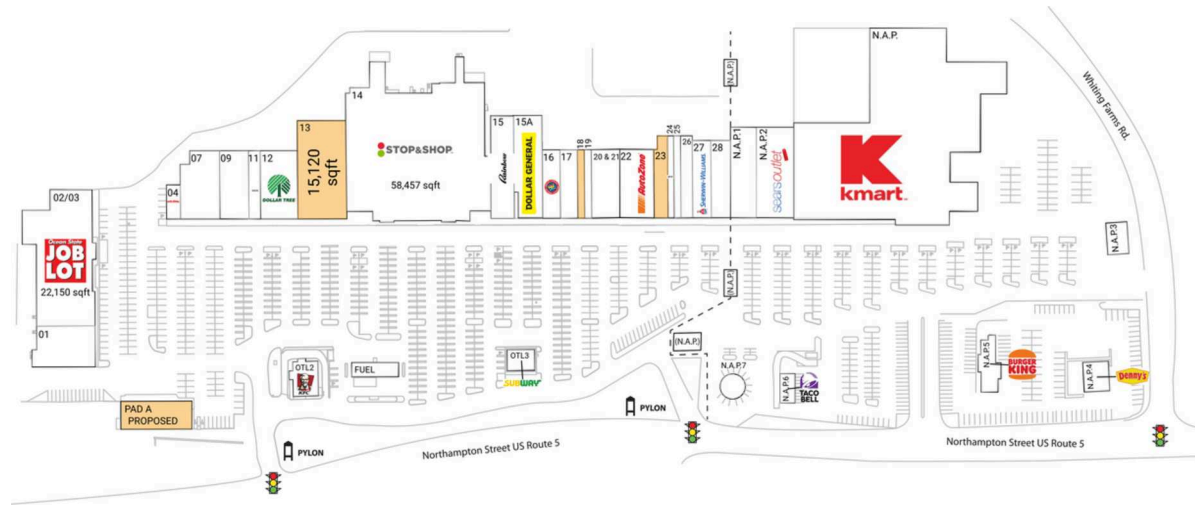

Holyoke Shopping Center

Springfield, MA

42.1852, -72.6324
2217-2291 Northampton Street | Holyoke, MA 01040

Available Space

13	15,120 SF
18	1,504 SF
23	3,000 SF

Pad Opportunities

PAD A Drive-thru	6,000 SF/0.1
------------------	--------------

Current Retailers

FUEL	Stop & Shop Fuel	0 SF
N.A.P.	Kmart	0 SF
N.A.P.1	N.A.P.	0 SF
N.A.P.2	Sears Outlet	0 SF
N.A.P.3	D'Angelo	0 SF
N.A.P.4	Denny's	0 SF
N.A.P.5	Burger King	0 SF
N.A.P.6	Taco Bell	0 SF
N.A.P.7	Restaurant	0 SF
OTL2	KFC	4,464 SF
OTL3	Subway	1,800 SF
01	Western Mass Appliance	7,500 SF
02/03	Ocean State Job Lot	22,150 SF
04	Papa John's	1,500 SF
07	Children & Family Dentistry & Braces	7,784 SF
09	Scrub Wear House, LLC.	6,200 SF
11	CosmoProf	2,500 SF
12	Dollar Tree	8,000 SF
14	Stop & Shop	58,457 SF
15	Rainbow	7,425 SF
15A	Dollar General	7,575 SF
16	Rent-A-Center	3,750 SF
17	Whiting Farms Laundry	3,714 SF
19	Holly's Nails	1,496 SF
20 & 21	Expressions	7,400 SF
22	AutoZone	6,000 SF
24	Cricket	1,560 SF
25	Brad Matthews Jewelers	1,800 SF
26	Bamboo House	3,000 SF
27	Sherwin-Williams	4,368 SF
28	Holyoke Liquor Mart	7,728 SF