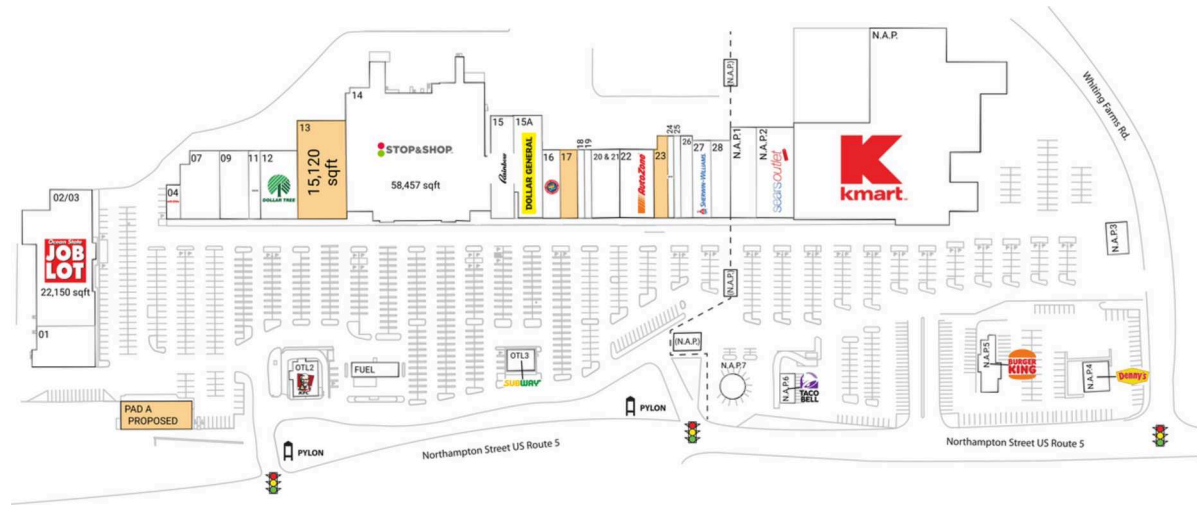

Holyoke Shopping Center

Springfield, MA

42.1852, -72.6324
2217-2291 Northampton Street | Holyoke, MA 01040

Available Space

13	15,120 SF
17	3,714 SF
23	3,000 SF

Pad Opportunities

PAD A Drive-thru	6,000 SF/0.1
------------------	--------------

Current Retailers

FUEL	Stop & Shop Fuel	0 SF
N.A.P.	Kmart	0 SF
N.A.P.1	N.A.P.	0 SF
N.A.P.2	Sears Outlet	0 SF
N.A.P.3	D'Angelo	0 SF
N.A.P.4	Denny's	0 SF
N.A.P.5	Burger King	0 SF
N.A.P.6	Taco Bell	0 SF
N.A.P.7	Restaurant	0 SF
OTL2	KFC	4,464 SF
OTL3	Subway	1,800 SF
01	Western Mass Appliance	7,500 SF
02/03	Ocean State Job Lot	22,150 SF
04	Papa John's	1,500 SF
07	Children & Family Dentistry & Braces	7,784 SF
09	Scrub Wear House, LLC.	6,200 SF
11	CosmoProf	2,500 SF
12	Dollar Tree	8,000 SF
14	Stop & Shop	58,457 SF
15	Rainbow	7,425 SF
15A	Dollar General	7,575 SF
16	Rent-A-Center	3,750 SF
18	Reyes Income Tax & Bookkeeping	1,504 SF
19	Holly's Nails	1,496 SF
20 & 21	Expressions	7,400 SF
22	AutoZone	6,000 SF
24	Cricket	1,560 SF
25	Brad Matthews Jewelers	1,800 SF
26	Bamboo House	3,000 SF
27	Sherwin-Williams	4,368 SF
28	Holyoke Liquor Mart	7,728 SF