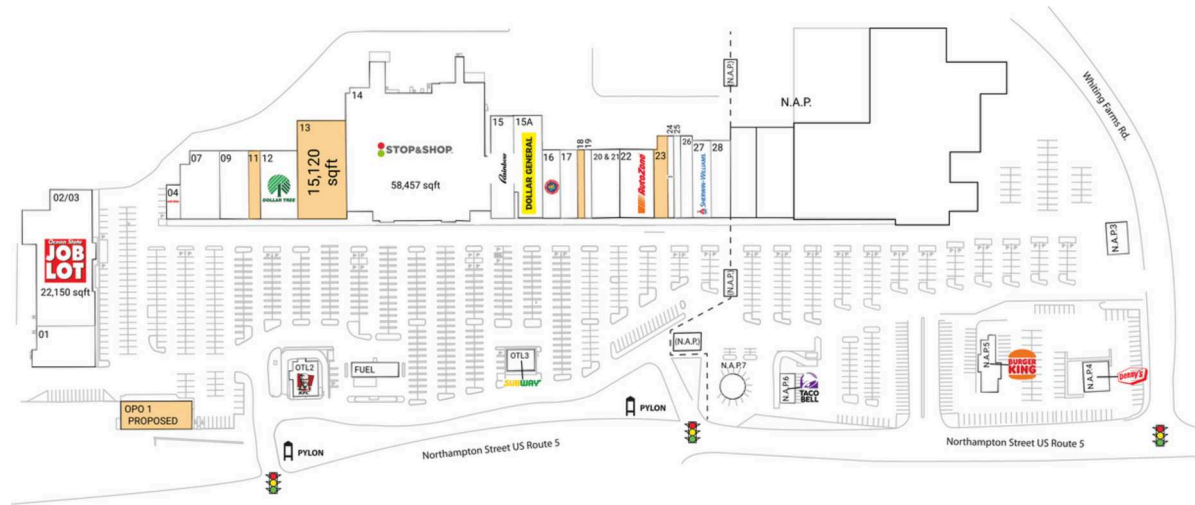

Holyoke Shopping Center

Springfield, MA

42.1852, -72.6324
2217-2291 Northampton Street | Holyoke, MA 01040

Available Space

11	2,500 SF
13	15,120 SF
18	1,504 SF
23	3,000 SF

Pad Opportunities

OPO 1 Drive-thru	0 SF/0
------------------	--------

Current Retailers

FUEL	Stop & Shop Fuel	0 SF
N.A.P.3	D'Angelo	0 SF
N.A.P.4	Denny's	0 SF
N.A.P.5	Burger King	0 SF
N.A.P.6	Taco Bell	0 SF
N.A.P.7	Restaurant	0 SF
OTL2	KFC	4,464 SF
OTL3	Subway	1,800 SF
01	Western Mass Appliance	7,500 SF
02/03	Ocean State Job Lot	22,150 SF
04	Papa John's	1,500 SF
07	Children & Family Dentistry & Braces	7,784 SF
09	Scrub Wear House, LLC.	6,200 SF
12	Dollar Tree	8,000 SF
14	Stop & Shop	58,457 SF
15	Rainbow	7,425 SF
15A	Dollar General	7,575 SF
16	Rent-A-Center	3,750 SF
17	Whiting Farms Laundry	3,714 SF
19	Holly's Nails	1,496 SF
20 & 21	Expressions	7,400 SF
22	AutoZone	6,000 SF
24	Cricket	1,560 SF
25	Brad Matthews Jewelers	1,800 SF
26	Bamboo House	3,000 SF
27	Sherwin-Williams	4,368 SF
28	Holyoke Liquor Mart	7,728 SF