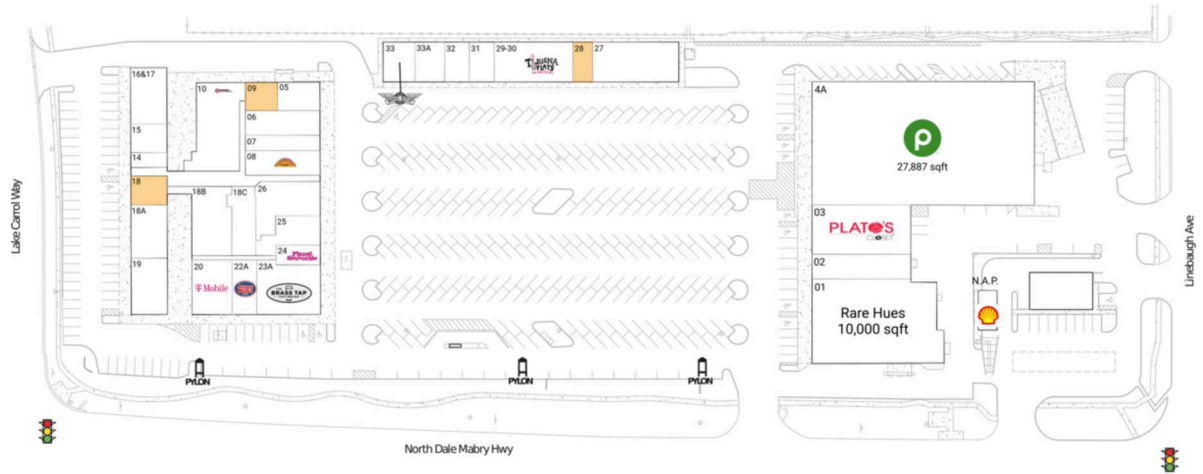

Carrollwood Center

Tampa-St. Petersburg-Clearwater, FL

28.0403, -82.5047

10025-10235 N. Dale Mabry Highway | Tampa, FL 33618

Available Space

09	1,000 SF
18	1,275 SF
28	800 SF

Current Retailers

N.A.P.	Shell Gas Station	0 SF
01	Rare Hues	10,000 SF
02	IVX Health	2,500 SF
03	Plato's Closet	5,000 SF
4A	Publix	27,887 SF
05	Mr. Empanada	1,350 SF
06	The Bello Nail Bar	1,873 SF
07	Florida West Coast Credit Unio	1,155 SF
08	La Michoacana	1,961 SF
10	America's Escape Game	3,397 SF
14	Kim's Tailor	546 SF
15	Carrollwood Barber Shop	1,068 SF
16&17	Laundry Boys	2,121 SF
18A	DGlo Beauty	2,000 SF
18B	Revello Medical Center	1,700 SF
18C	Elena M. Morreale, D.C., P.A.	1,550 SF
19	Evos Restaurant	2,106 SF
20	T-Mobile	2,200 SF
22A	Jersey Mike's Subs	1,375 SF
23A	The Brass Tap	3,280 SF
24	Planet Smoothie	900 SF
25	The Hungry Greek	1,700 SF
26	Humana	2,725 SF
27	Heart Fitness	3,500 SF
29-30	Tijuana Flats	3,200 SF
31	China Garden	1,009 SF
32	H&M Cellphone And Accessories	1,000 SF
33	Wingstop	1,293 SF
33A	Sailing Poke Bowl	1,207 SF