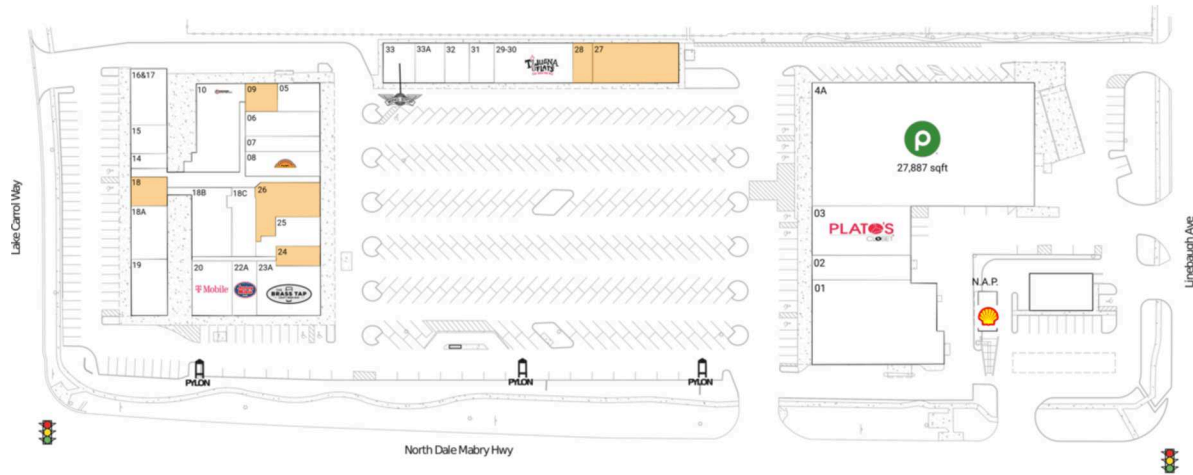

Carrollwood Center

Tampa-St. Petersburg-Clearwater, FL

28.0403, -82.5047

10025-10235 N. Dale Mabry Highway | Tampa, FL 33618

Available Space

09	1,000 SF
18	1,275 SF
24	900 SF
26	2,725 SF
27	3,500 SF
28	800 SF

Current Retailers

N.A.P.	Shell Gas Station	0 SF
01	Phenix Salon Suites	10,000 SF
02	IVX Health	2,500 SF
03	Plato's Closet	5,000 SF
4A	Publix	27,887 SF
05	Mr. Empanada	1,350 SF
06	The Bello Nail Bar	1,873 SF
07	Florida West Coast Credit Unio	1,155 SF
08	La Michoacana	1,961 SF
10	America's Escape Game	3,397 SF
14	Kim's Tailor	546 SF
15	Carrollwood Barber Shop	1,068 SF
16&17	Laundry Boys	2,121 SF
18A	DGlo Beauty	2,000 SF
18B	Revello Medical Center	1,700 SF
18C	Elena M. Morreale, D.C., P.A.	1,550 SF
19	Evos Restaurant	2,106 SF
20	T-Mobile	2,200 SF
22A	Jersey Mike's Subs	1,375 SF
23A	The Brass Tap	3,280 SF
25	The Hungry Greek	1,700 SF
29-30	Tijuana Flats	3,200 SF
31	China Garden	1,009 SF
32	H&M Cellphone And Accessories	1,000 SF
33	Wingstop	1,293 SF
33A	Sailing Poke Bowl	1,207 SF