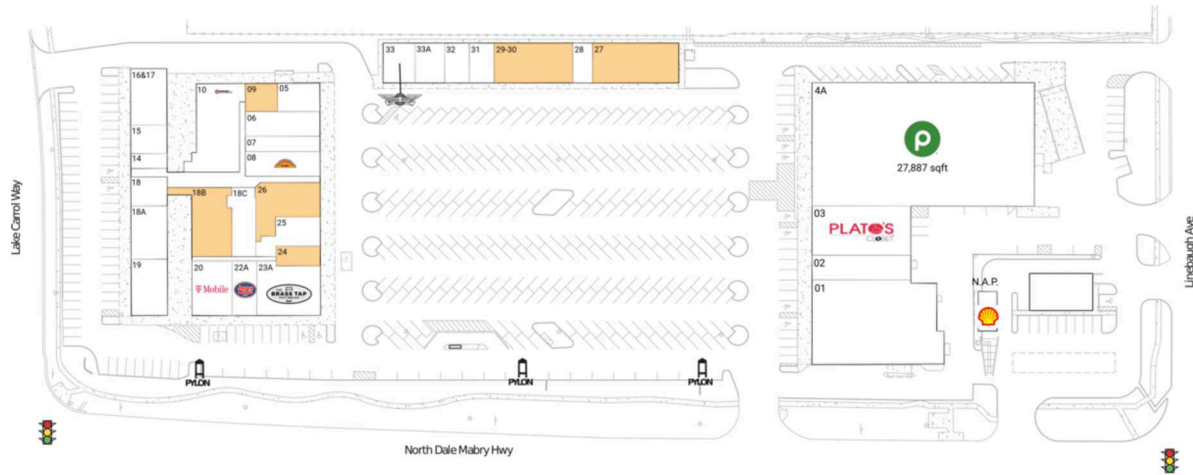

Carrollwood Center

Tampa-St. Petersburg-Clearwater, FL

28.0403, -82.5047
10025-10235 N. Dale Mabry Highway | Tampa, FL 33618

Available Space

09	1,000 SF
18B	1,700 SF
24	900 SF
26	2,725 SF
27	3,500 SF
29-30	3,200 SF

Current Retailers

N.A.P.	Shell Gas Station	0 SF
01	Phenix Salon Suites	10,000 SF
02	IVX Health	2,500 SF
03	Plato's Closet	5,000 SF
4A	Publix	27,887 SF
05	Mr. Empanada	1,350 SF
06	The Bello Nail Bar	1,873 SF
07	Florida West Coast Credit Unio	1,155 SF
08	La Michoacana	1,961 SF
10	America's Escape Game	3,397 SF
14	Kim's Tailor	546 SF
15	Carrollwood Barber Shop	1,068 SF
16&17	Laundry Boys	2,121 SF
18	Revello Medical Center	1,275 SF
18A	DGlo Beauty	2,000 SF
18C	Elena M. Morreale, D.C., P.A.	1,550 SF
19	Evos Restaurant	2,106 SF
20	T-Mobile	2,200 SF
22A	Jersey Mike's Subs	1,375 SF
23A	The Brass Tap	3,280 SF
25	The Hungry Greek	1,700 SF
28	Queenie's Hair Studio	800 SF
31	China Garden	1,009 SF
32	H&M Cellphone And Accessories	1,000 SF
33	Wingstop	1,293 SF
33A	Sailing Poke Bowl	1,207 SF