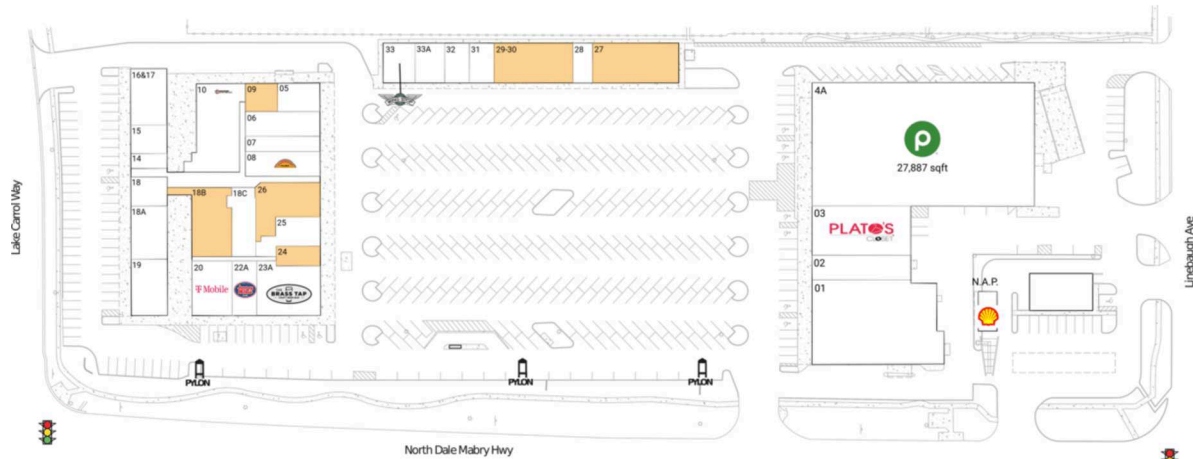

Carrollwood Center

Tampa-St. Petersburg-Clearwater, FL

28.0403, -82.5047
10025-10235 N. Dale Mabry Highway | Tampa, FL 33618

Available Space

09	1,000 SF
18B	1,700 SF
24	900 SF
26	2,725 SF
27	3,500 SF
29-30	3,200 SF

Current Retailers

N.A.P.	Shell Gas Station	0 SF
01	Phenix Salon Suites	10,000 SF
02	IVX Health	2,500 SF
03	Plato's Closet	5,000 SF
4A	Publix	27,887 SF
05	Mr. Empanada	1,350 SF
06	The Bello Nail Bar	1,873 SF
07	Florida West Coast Credit Unio	1,155 SF
08	La Michoacana	1,961 SF
10	America's Escape Game	3,397 SF
14	Kim's Tailor	546 SF
15	Carrollwood Barber Shop	1,068 SF
16&17	Laundry Boys	2,121 SF
18	Revello Medical Center	1,275 SF
18A	DGlo Beauty	2,000 SF
18C	Elena M. Morreale, D.C., P.A.	1,550 SF
19	Evos Restaurant	2,106 SF
20	T-Mobile	2,200 SF
22A	Jersey Mike's Subs	1,375 SF
23A	The Brass Tap	3,280 SF
25	The Hungry Greek	1,700 SF
28	Queenie's Hair Studio	800 SF
31	China Garden	1,009 SF
32	H&M Cellphone And Accessories	1,000 SF
33	Wingstop	1,293 SF
33A	Sailing Poke Bowl	1,207 SF