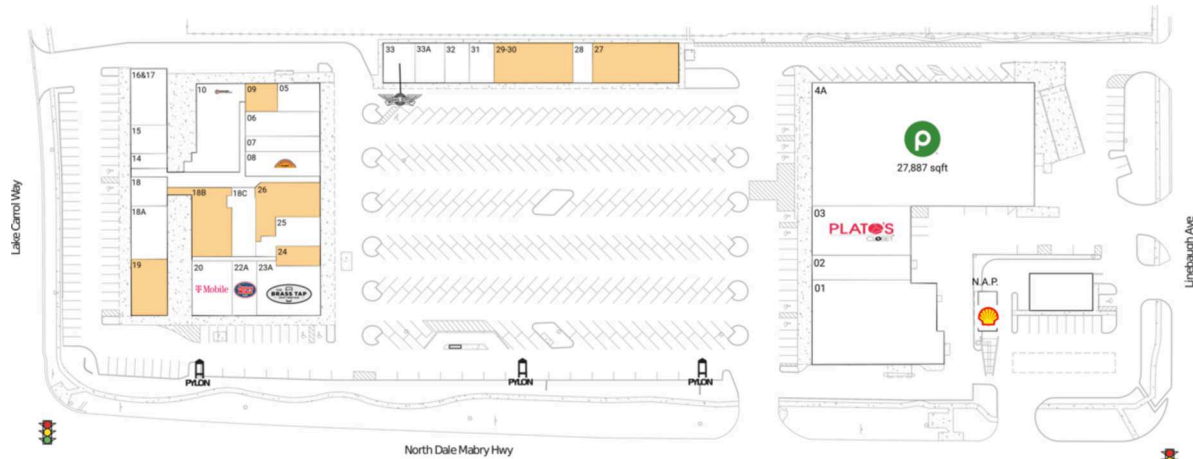

Carrollwood Center

Tampa-St. Petersburg-Clearwater, FL

28.0403, -82.5047
10025-10235 N. Dale Mabry Highway | Tampa, FL 33618

Available Space

09	1,000 SF
18B	1,700 SF
19	2,106 SF
24	900 SF
26	2,725 SF
27	3,500 SF
29-30	3,200 SF

Current Retailers

N.A.P.	Shell Gas Station	0 SF
01	Phenix Salon Suites	10,000 SF
02	IVX Health	2,500 SF
03	Plato's Closet	5,000 SF
4A	Publix	27,887 SF
05	Mr. Empanada	1,350 SF
06	The Bello Nail Bar	1,873 SF
07	Florida West Coast Credit Unio	1,155 SF
08	La Michoacana	1,961 SF
10	America's Escape Game	3,397 SF
14	Kim's Tailor	546 SF
15	Carrollwood Barber Shop	1,068 SF
16&17	Laundry Boys	2,121 SF
18	Revello Medical Center	1,275 SF
18A	DGlo Beauty	2,000 SF
18C	Elena M. Morreale, D.C., P.A.	1,550 SF
20	T-Mobile	2,200 SF
22A	Jersey Mike's Subs	1,375 SF
23A	The Brass Tap	3,280 SF
25	The Hungry Greek	1,700 SF
28	Queenie's Hair Studio	800 SF
31	China Garden	1,009 SF
32	H&M Cellphone And Accessories	1,000 SF
33	Wingstop	1,293 SF
33A	Sailing Poke Bowl	1,207 SF