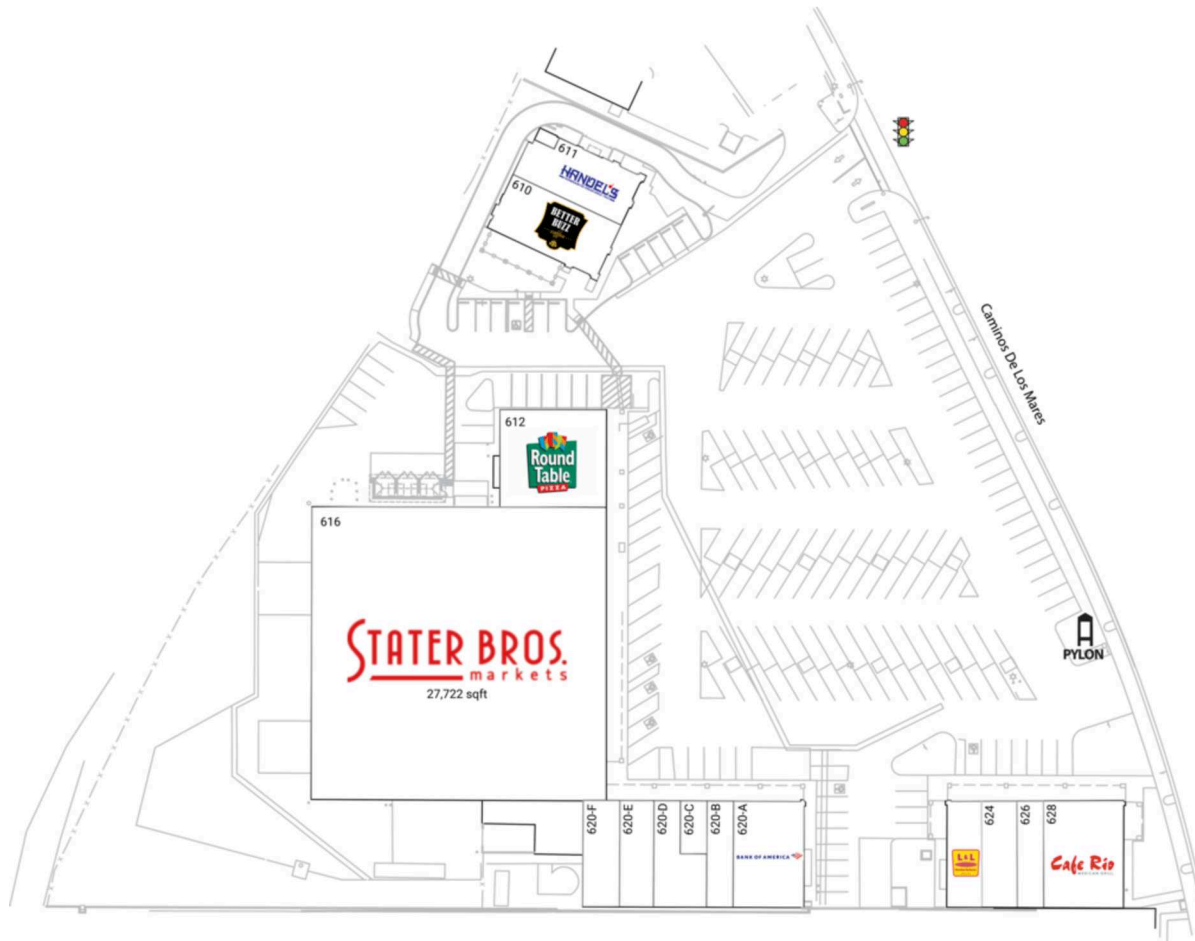

# Plaza By The Sea

Los Angeles-Long Beach-Anaheim, CA

33.4591, -117.6534

616 Camino De Los Mares | San Clemente, CA 92673

1753

## Current Retailers

610	Better Buzz Coffee	2,200 SF
611	Handel's Ice Cream	2,105 SF
612	Round Table Pizza	3,300 SF
616	Stater Bros.	27,722 SF
620-A	Bank Of America	2,400 SF
620-B	LiveWell MD	900 SF
620-C	Camino Veterinary	450 SF
620-D	Camino Vet Clinic	1,350 SF
620-E	San Clemente Vape & Cigars	1,156 SF
620-F	Hair Waves	1,244 SF
622	L & L Hawaiian BBQ	1,200 SF
624	Rose Donuts & Cafe	1,200 SF
626	Best Nails	900 SF
628	Cafe Rio Mexican	2,700 SF