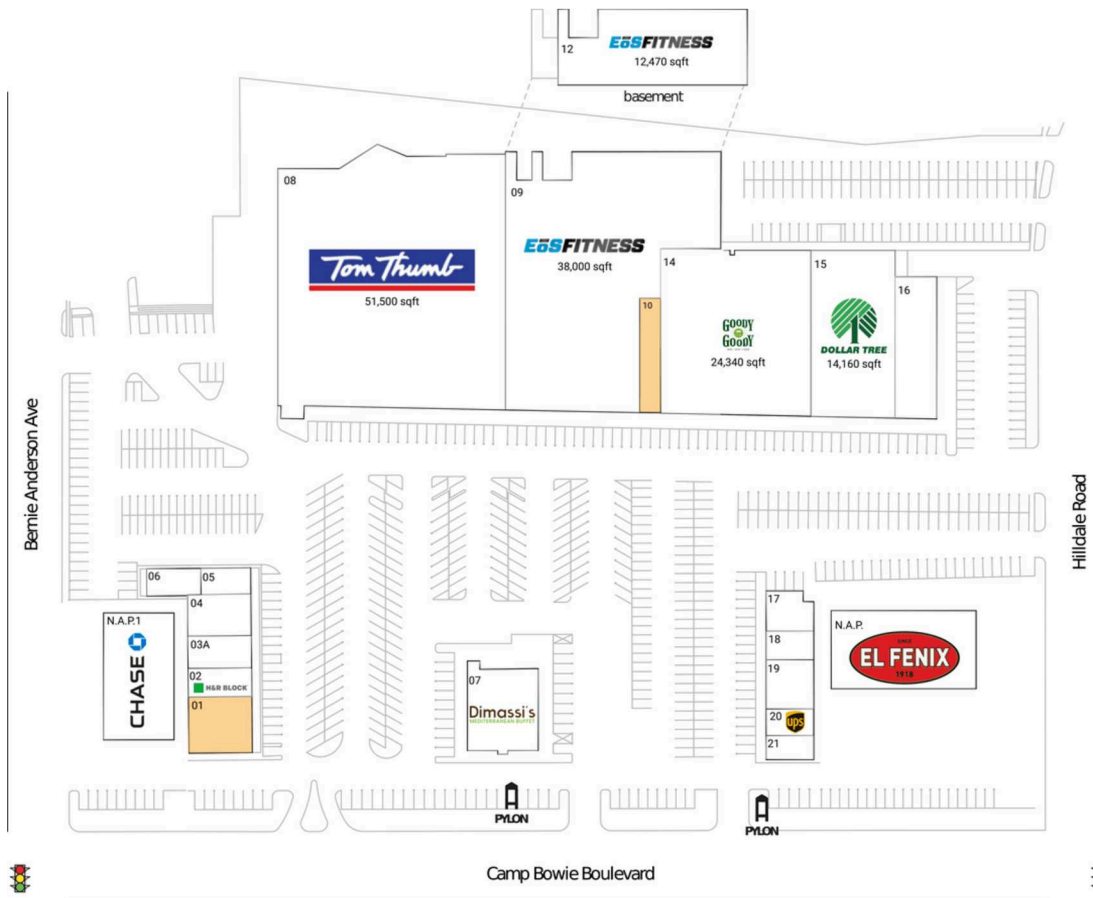

# Ridglea Plaza

Dallas-Fort Worth-Arlington, TX

32.7261, -97.4214  
6353-6399 Camp Bowie Boulevard | Fort Worth, TX 76116

## Available Space

01	3,208 SF
10	2,130 SF

## Current Retailers

N.A.P.	El Fenix Restaurant	0 SF
N.A.P.1	Chase	0 SF
02	H&R Block	1,640 SF
03A	Miracle-Ear	932 SF
04	Nail Time & Spa	3,000 SF
05	Ridglea Cuts And Co.	820 SF
06	Comet Cleaners	1,250 SF
07	Dimassi's Mediterranean Buffet	4,973 SF
08	Tom Thumb	51,500 SF
09	EoS Fitness	38,000 SF
12	EoS Fitness	12,470 SF
14	Goody Goody	24,340 SF
15	Dollar Tree	14,160 SF
16	Sakura Sushi And Asian Cuisine	5,117 SF
17	Feminine Fashions	1,425 SF
18	Stylish Eyebrow Salon	1,125 SF
19	Ridglea Watch And Jewelry	3,375 SF
20	The UPS Store	1,144 SF
21	Duck Donuts	1,035 SF