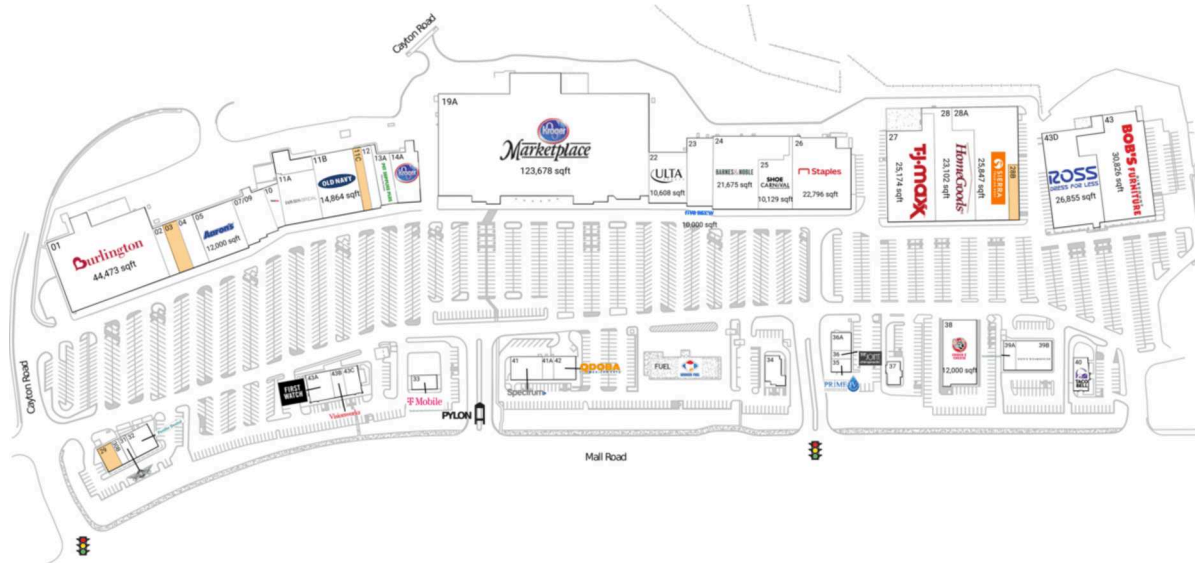

Florence Square

Cincinnati, OH-KY-IN

38.9969, -84.6551
7619-7647 Mall Road | Florence, KY 41042

Available Space

03	4,200 SF
11C	3,000 SF
28B	4,180 SF
29	1,982 SF

Current Retailers

FUEL	Kroger Fuel Center	240 SF	34	Gold Star Chili	2,000 SF
01	Burlington	44,473 SF	35	Prime IV Hydration & Wellness	1,480 SF
02	Nail Capital And Spa	3,000 SF	36	The Joint	934 SF
04	Hallmark	4,843 SF		Chiropractic	
05	Aaron's	12,000 SF	36A	Chin Fusion	2,063 SF
07/09	The Golf Exchange	9,100 SF		Restaurant And Sushi	
10	GameStop	2,900 SF		Izzy's Worlds	1,747 SF
11A	David's Bridal	9,598 SF	37	Greatest Reuben	
11B	Old Navy	14,864 SF		Chuck E. Cheese's	12,000 SF
12	Scrubs & Beyond	3,600 SF	38	Pearle Vision	2,000 SF
13A	Pet Supplies Plus	5,000 SF	39A	Men's Wearhouse	6,000 SF
14A	Kroger Liquor Store	7,552 SF	39B	Taco Bell	1,500 SF
19A	Kroger Marketplace	123,678 SF	40	Spectrum	4,510 SF
22	Ulta Beauty	10,608 SF	41	Carefirst Urgent Care	1,453 SF
23	Five Below	10,000 SF	41A	Qdoba Mexican Grill	2,900 SF
24	Barnes & Noble	21,675 SF	42	Bob's Discount Furniture	30,826 SF
25	Shoe Carnival	10,129 SF		First Watch	3,502 SF
26	Staples	22,796 SF		Visionworks	1,893 SF
27	T.J. Maxx	25,174 SF	43	Piada Italian Street Food	2,399 SF
28	HomeGoods	23,102 SF		Ross Dress For Less	26,855 SF
28A	Sierra Trading Post	25,847 SF	43A		
30B	CPR Cell Phone Repair	1,083 SF	43B		
			43C		
31	Wingstop	1,216 SF			
32	Pacific Dental	3,500 SF	43D		
33	T-Mobile	2,000 SF			