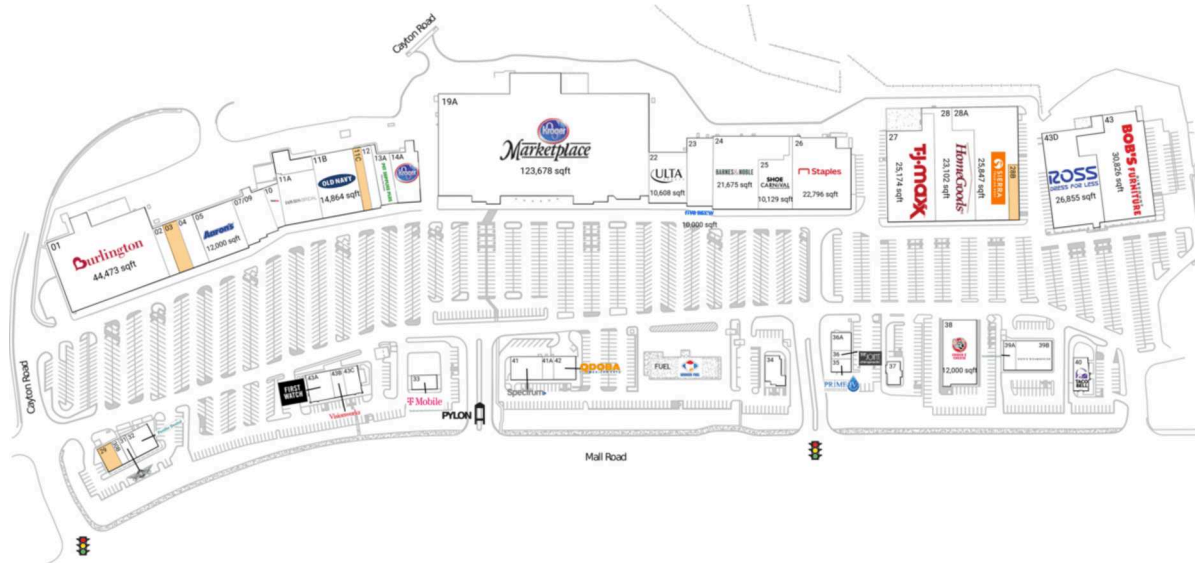

Florence Square

Cincinnati, OH-KY-IN

38.9969, -84.6551
7619-7647 Mall Road | Florence, KY 41042

Available Space

03	4,200 SF
11C	3,000 SF
28B	4,180 SF
29	1,982 SF

Current Retailers

FUEL	Kroger Fuel Center	240 SF	34	Gold Star Chili	2,000 SF
01	Burlington	44,473 SF	35	Prime IV Hydration & Wellness	1,480 SF
02	Nail Capital And Spa	3,000 SF	36	The Joint	934 SF
04	Hallmark	4,843 SF		Chiropractic	
05	Aaron's	12,000 SF	36A	Chin Fusion	2,063 SF
07/09	The Golf Exchange	9,100 SF		Restaurant And Sushi	
10	GameStop	2,900 SF		Izzy's Worlds	1,747 SF
11A	David's Bridal	9,598 SF	37	Greatest Reuben	
11B	Old Navy	14,864 SF		Chuck E. Cheese's	12,000 SF
12	Scrubs & Beyond	3,600 SF	38	Pearle Vision	2,000 SF
13A	Pet Supplies Plus	5,000 SF	39A	Men's Wearhouse	6,000 SF
14A	Kroger Liquor Store	7,552 SF	39B	Taco Bell	1,500 SF
19A	Kroger Marketplace	123,678 SF	40	Spectrum	4,510 SF
22	Ulta Beauty	10,608 SF	41	Carefirst Urgent Care	1,453 SF
23	Five Below	10,000 SF	41A	Qdoba Mexican Grill	2,900 SF
24	Barnes & Noble	21,675 SF	42	Bob's Discount Furniture	30,826 SF
25	Shoe Carnival	10,129 SF		First Watch	3,502 SF
26	Staples	22,796 SF		Visionworks	1,893 SF
27	T.J. Maxx	25,174 SF	43	Piada Italian Street Food	2,399 SF
28	HomeGoods	23,102 SF		Ross Dress For Less	26,855 SF
28A	Sierra Trading Post	25,847 SF	43A		
30B	CPR Cell Phone Repair	1,083 SF	43B		
			43C		
31	Wingstop	1,216 SF			
32	Pacific Dental	3,500 SF	43D		
33	T-Mobile	2,000 SF			

1351