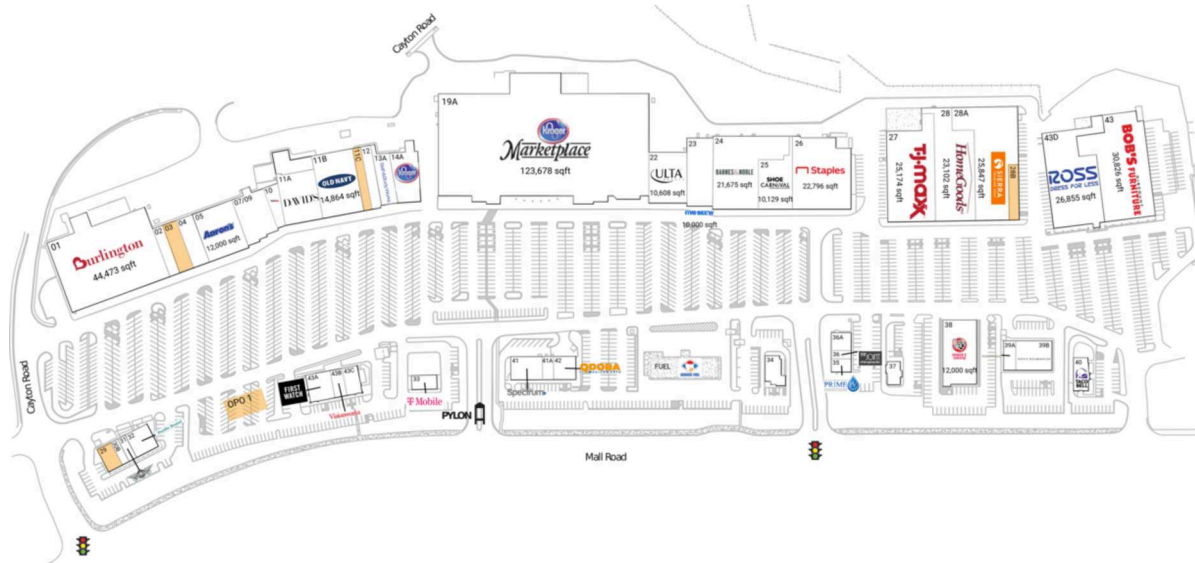

Florence Square

Cincinnati, OH-KY-IN

38.9969, -84.6551
7619-7647 Mall Road | Florence, KY 41042

Available Space

OPO 1	0 SF
03	4,200 SF
11C	3,000 SF
28B	4,180 SF
29	1,982 SF

Current Retailers

FUEL	Kroger Fuel Center	240 SF	34	Gold Star Chili	2,000 SF
01	Burlington	44,473 SF	35	Prime IV Hydration & Wellness	1,480 SF
02	Nail Capital And Spa	3,000 SF	36	The Joint	934 SF
04	Hallmark	4,843 SF	37	Chiropractic Chin Fusion	2,063 SF
05	Aaron's	12,000 SF	36A	Restaurant And Sushi	
07/09	The Golf Exchange	9,100 SF		Izzy's Worlds	1,747 SF
10	GameStop	2,900 SF		Greatest Reuben	
11A	David's Bridal	9,598 SF		Chuck E. Cheese's	12,000 SF
11B	Old Navy	14,864 SF		Pearle Vision	2,000 SF
12	Scrubs & Beyond	3,600 SF		Men's Wearhouse	6,000 SF
13A	Bath & Body Works	5,000 SF	39A	Taco Bell	1,500 SF
14A	Kroger Liquor Store	7,552 SF	39B	Spectrum	4,510 SF
19A	Kroger Marketplace	123,678 SF	40	Carefirst Urgent Care	1,453 SF
22	Ulta Beauty	10,608 SF	41	Qdoba Mexican Grill	2,900 SF
23	Five Below	10,000 SF	41A	Bob's Discount Furniture	30,826 SF
24	Barnes & Noble	21,675 SF	42	First Watch	3,502 SF
25	Shoe Carnival	10,129 SF	43	Visionworks	1,893 SF
26	Staples	22,796 SF	43A	Piada Italian Street Food	2,399 SF
27	T.J. Maxx	25,174 SF	43B	Ross Dress For Less	26,855 SF
28	HomeGoods	23,102 SF	43C		
28A	Sierra Trading Post	25,847 SF	43D		
30B	CPR Cell Phone Repair	1,083 SF			
31	Wingstop	1,216 SF			
32	Pacific Dental	3,500 SF			
33	T-Mobile	2,000 SF			