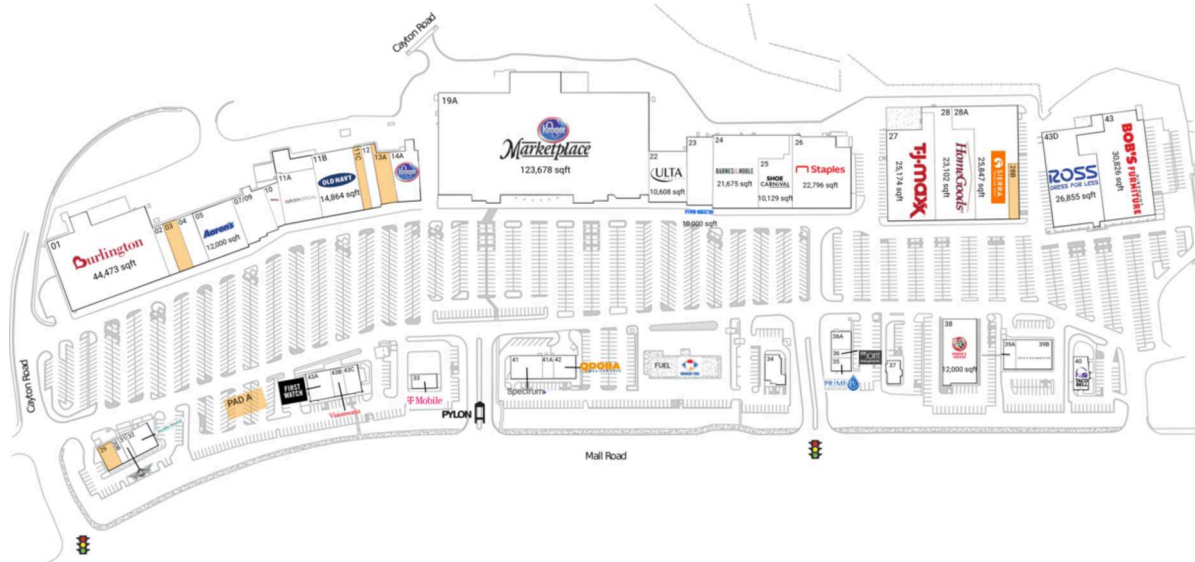

Florence Square

Cincinnati, OH-KY-IN

38.9969, -84.6551
7619-7647 Mall Road | Florence, KY 41042

Available Space

PAD A	0 SF
03	4,200 SF
11C	3,000 SF
13A	5,000 SF
28B	4,180 SF
29	1,982 SF

Current Retailers

FUEL	Kroger Fuel Center	240 SF	34	Gold Star Chili	2,000 SF
01	Burlington	44,473 SF	35	Prime IV Hydration & Wellness	1,480 SF
02	Nail Capital And Spa	3,000 SF	36	The Joint Chiropractic	934 SF
04	Hallmark	4,843 SF	36A	Chin Fusion Restaurant And Sushi	2,063 SF
05	Aaron's	12,000 SF	37	Izzy's Worlds	1,747 SF
07/09	The Golf Exchange	9,100 SF	38	Greatest Reuben	12,000 SF
10	GameStop	2,900 SF	39A	Chuck E. Cheese's	2,000 SF
11A	David's Bridal	9,598 SF	39B	Pearle Vision	6,000 SF
11B	Old Navy	14,864 SF	40	Taco Bell	1,500 SF
12	Scrubs & Beyond	3,600 SF	41	Spectrum	4,510 SF
14A	Kroger Liquor Store	7,552 SF	41A	Carefirst Urgent Care	1,453 SF
19A	Kroger Marketplace	123,678 SF	42	Qdoba Mexican Grill	2,900 SF
22	Ulta Beauty	10,608 SF	43	Bob's Discount Furniture	30,826 SF
23	Five Below	10,000 SF	43A	First Watch	3,502 SF
24	Barnes & Noble	21,675 SF	43B	Visionworks	1,893 SF
25	Shoe Carnival	10,129 SF	43C	Piada Italian Street Food	2,399 SF
26	Staples	22,796 SF	43D	Ross Dress For Less	26,855 SF
27	T.J. Maxx	25,174 SF			
28	HomeGoods	23,102 SF			
28A	Sierra Trading Post	25,847 SF			
30B	CPR Cell Phone Repair	1,083 SF			
31	Wingstop	1,216 SF			
32	Pacific Dental	3,500 SF			
33	T-Mobile	2,000 SF			