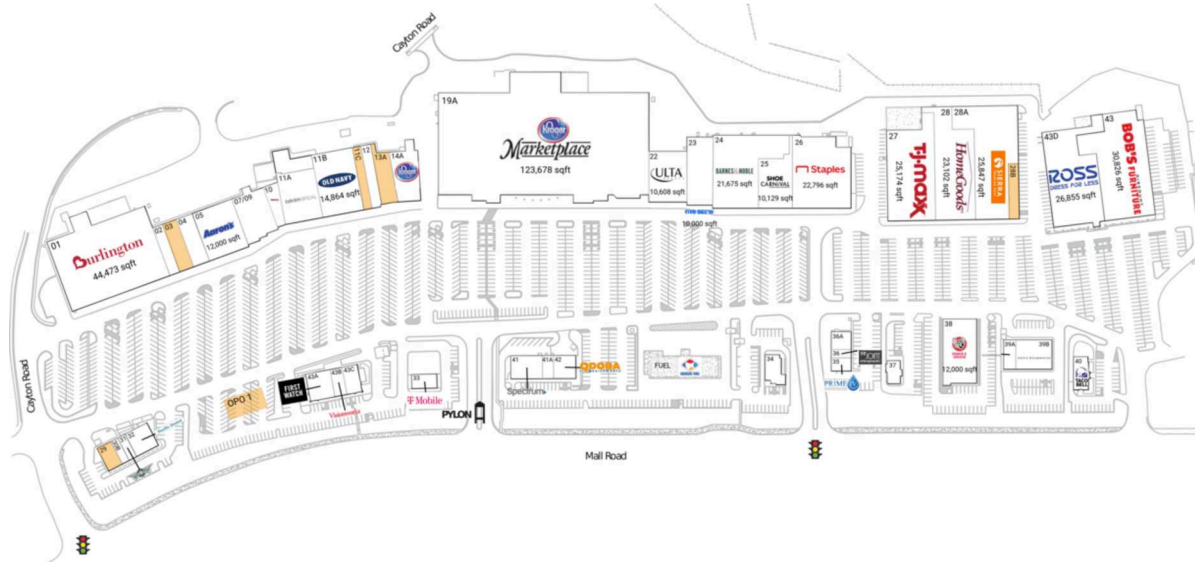

# Florence Square

Cincinnati, OH-KY-IN

38.9969, -84.6551  
7619-7647 Mall Road | Florence, KY 41042

## Available Space

OPO 1	0 SF
03	4,200 SF
11C	3,000 SF
13A	5,000 SF
28B	4,180 SF
29	1,982 SF

## Current Retailers

FUEL	Kroger Fuel Center	240 SF	34	Gold Star Chili	2,000 SF
01	Burlington	44,473 SF	35	Prime IV Hydration & Wellness	1,480 SF
02	Nail Capital And Spa	3,000 SF	36	The Joint	934 SF
04	Hallmark	4,843 SF	36A	Chiropractic	
05	Aaron's	12,000 SF		Chin Fusion	2,063 SF
07/09	The Golf Exchange	9,100 SF		Restaurant And Sushi	
10	GameStop	2,900 SF		Izzy's Worlds	1,747 SF
11A	David's Bridal	9,598 SF	37	Greatest Reuben	
11B	Old Navy	14,864 SF	38	Chuck E. Cheese's	12,000 SF
12	Scrubs & Beyond	3,600 SF	39A	Pearle Vision	2,000 SF
14A	Kroger Liquor Store	7,552 SF	39B	Men's Wearhouse	6,000 SF
19A	Kroger Marketplace	123,678 SF	40	Taco Bell	1,500 SF
22	Ulta Beauty	10,608 SF	41	Spectrum	4,510 SF
23	Five Below	10,000 SF	41A	Carefirst Urgent Care	1,453 SF
24	Barnes & Noble	21,675 SF		Qdoba Mexican Grill	2,900 SF
25	Shoe Carnival	10,129 SF	42	Bob's Discount Furniture	30,826 SF
26	Staples	22,796 SF	43A	First Watch	3,502 SF
27	T.J. Maxx	25,174 SF	43B	Visionworks	1,893 SF
28	HomeGoods	23,102 SF	43C	Piada Italian Street Food	2,399 SF
28A	Sierra Trading Post	25,847 SF	43D	Ross Dress For Less	26,855 SF
30B	CPR Cell Phone Repair	1,083 SF			
31	Wingstop	1,216 SF			
32	Pacific Dental	3,500 SF			
33	T-Mobile	2,000 SF			