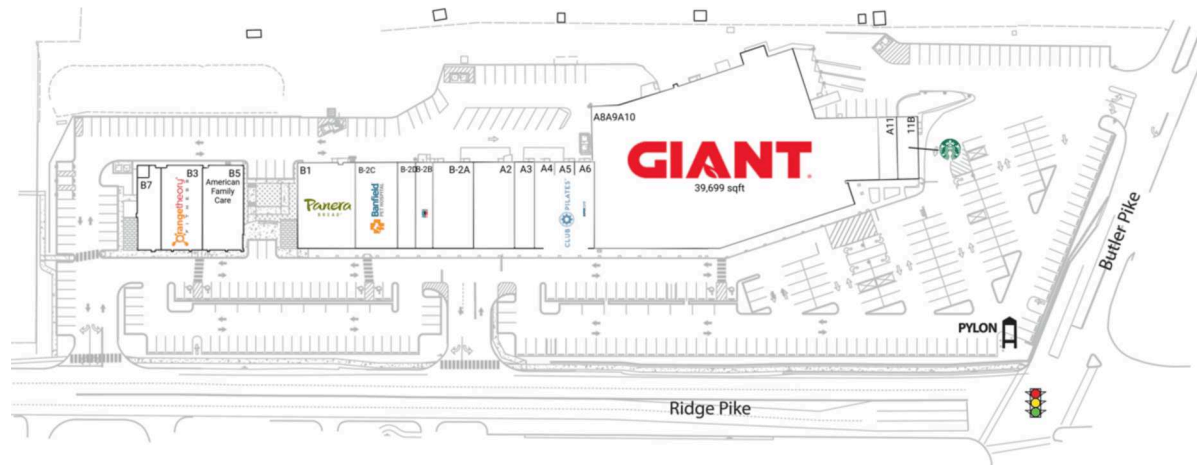

# Whitemarsh Shopping Center

Philadelphia-Camden-Wilmington, PA-NJ-DE-MD

40.0935, -75.2851  
10 E Ridge Pike | Conshohocken, PA 19428

## Current Retailers

A11	AT&T Authorized Retailer	1,147 SF
A2	Ruh Ro's Pet Shoppe	3,400 SF
A3	ATI Physical Therapy	1,700 SF
A4	Illiano's Pizza	1,700 SF
A5	Club Pilates	1,700 SF
A6	Supercuts	1,700 SF
A8A9A10	Giant Food	39,699 SF
B-2A	Modish Nail Spa	3,400 SF
B-2B	StretchLab	1,700 SF
B-2C	Banfield Pet Hospital	3,400 SF
B-2D	Heyday Skincare	1,803 SF
B1	Panera Bread	4,930 SF
B3	Orangetheory Fitness	3,492 SF
B5	American Family Care	3,464 SF
B7	Mezeh Mediterranean Grill	1,856 SF
11B	Starbucks	1,300 SF