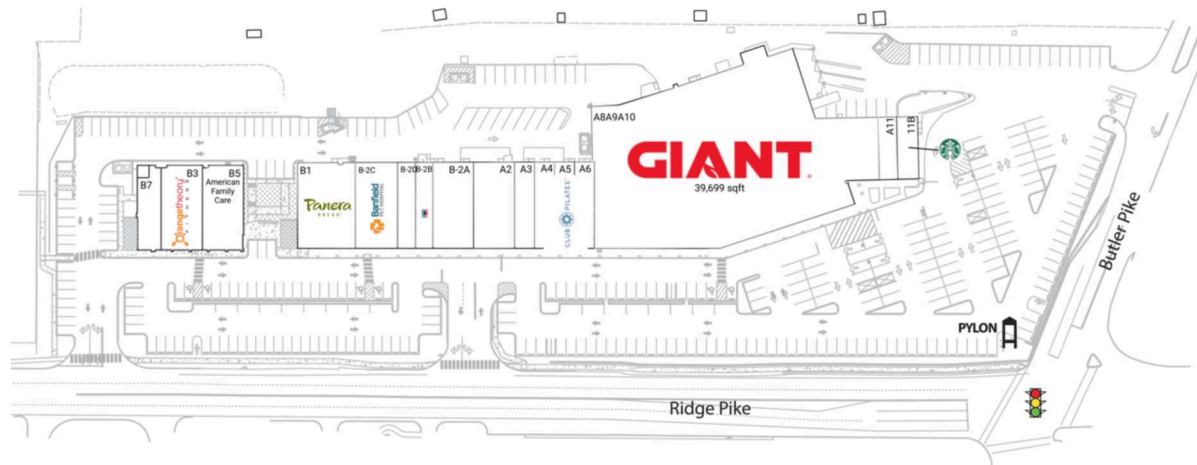

# Whitemarsh Shopping Center

Philadelphia-Camden-Wilmington, PA-NJ-DE-MD

40.0935, -75.2851  
10 E Ridge Pike | Conshohocken, PA 19428

## Current Retailers

A11	AT&T Authorized Retailer	1,147 SF
A2	Ruh Ro's Pet Shoppe	3,400 SF
A3	ATI Physical Therapy	1,700 SF
A4	Illiano's Pizza	1,700 SF
A5	Club Pilates	1,700 SF
A6	Supercuts	1,700 SF
A8A9A10	Giant Food	39,699 SF
B-2A	Modish Nail Spa	3,400 SF
B-2B	StretchLab	1,700 SF
B-2C	Banfield Pet Hospital	3,400 SF
B-2D	Heyday Skincare	1,803 SF
B1	Panera Bread	4,930 SF
B3	Orangetheory Fitness	3,492 SF
B5	American Family Care	3,464 SF
B7	Mezeh Mediterranean Grill	1,856 SF
11B	Starbucks	1,300 SF