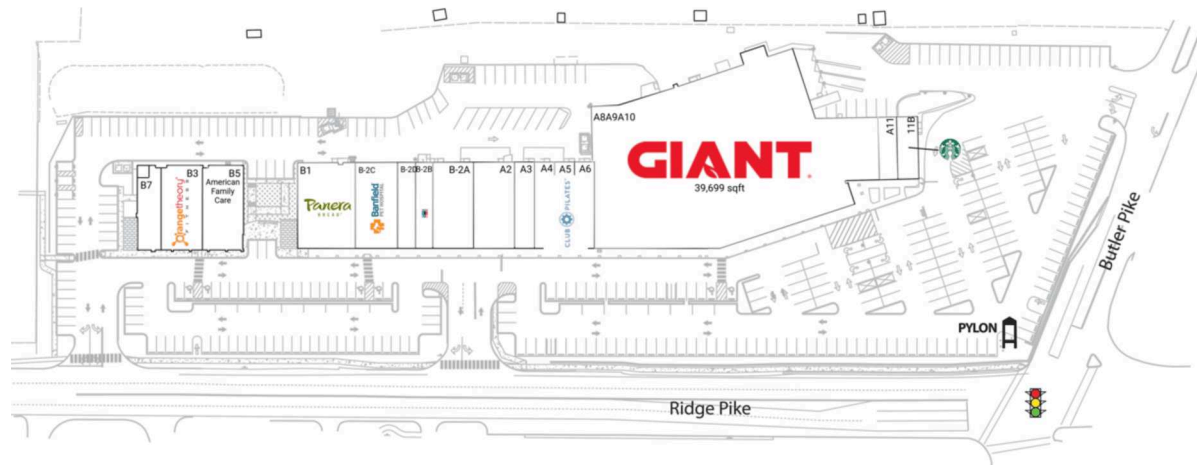

Whitemarsh Shopping Center

Philadelphia-Camden-Wilmington, PA-NJ-DE-MD

40.0935, -75.2851

10 E Ridge Pike | Conshohocken, PA 19428

Current Retailers

A11	AT&T Authorized Retailer	1,147 SF
A2	Ruh Ro's Pet Shoppe	3,400 SF
A3	ATI Physical Therapy	1,700 SF
A4	Illiano's Pizza	1,700 SF
A5	Club Pilates	1,700 SF
A6	Supercuts	1,700 SF
ABA9A10	Giant Food	39,699 SF
B-2A	Modish Nail Spa	3,400 SF
B-2B	StretchLab	1,700 SF
B-2C	Banfield Pet Hospital	3,400 SF
B-2D	Heyday Skincare	1,803 SF
B1	Panera Bread	4,930 SF
B3	Orangetheory Fitness	3,492 SF
B5	American Family Care	3,464 SF
B7	Mezeh Mediterranean Grill	1,856 SF
11B	Starbucks	1,300 SF