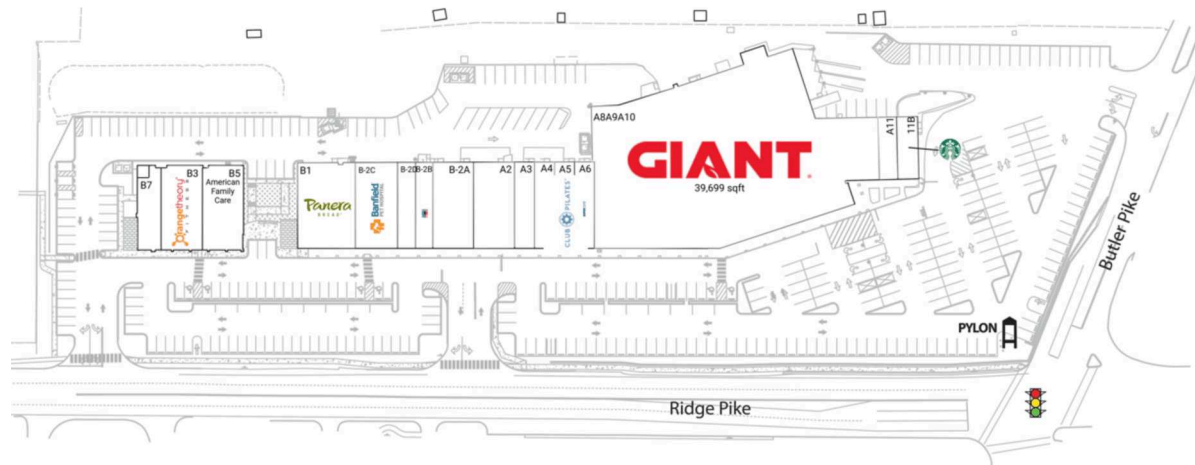

Whitemarsh Shopping Center

Philadelphia-Camden-Wilmington, PA-NJ-DE-MD

40.0935, -75.2851

10 E Ridge Pike | Conshohocken, PA 19428

Current Retailers

A11	AT&T Authorized Retailer	1,147 SF
A2	Ruh Ro's Pet Shoppe	3,400 SF
A3	ATI Physical Therapy	1,700 SF
A4	Illiano's Pizza	1,700 SF
A5	Club Pilates	1,700 SF
A6	Supercuts	1,700 SF
ABA9A10	Giant Food	39,699 SF
B-2A	Modish Nail Spa	3,400 SF
B-2B	StretchLab	1,700 SF
B-2C	Banfield Pet Hospital	3,400 SF
B-2D	Heyday Skincare	1,803 SF
B1	Panera Bread	4,930 SF
B3	Orangetheory Fitness	3,492 SF
B5	American Family Care	3,464 SF
B7	Mezeh Mediterranean Grill	1,856 SF
11B	Starbucks	1,300 SF