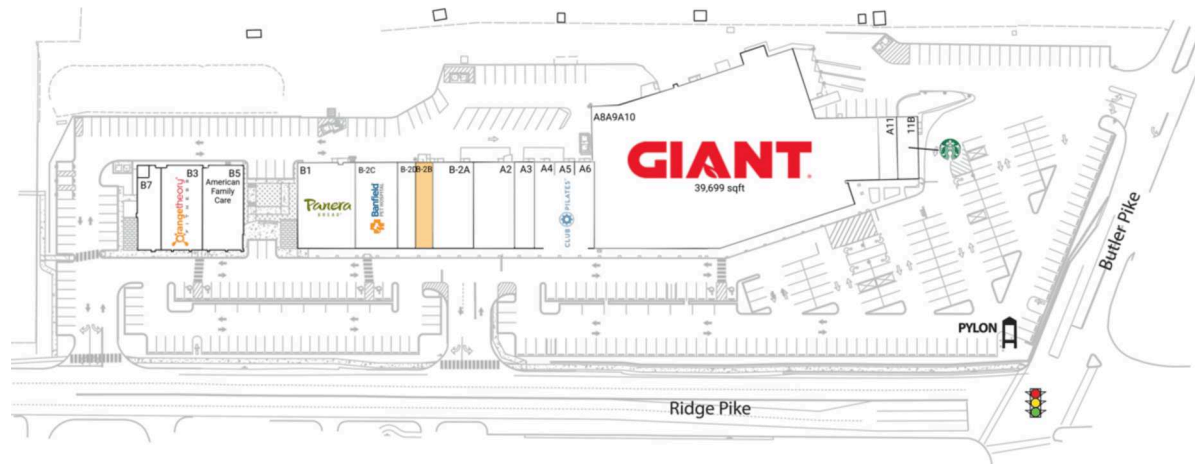

Whitemarsh Shopping Center

Philadelphia-Camden-Wilmington, PA-NJ-DE-MD

40.0935, -75.2851
10 E Ridge Pike | Conshohocken, PA 19428

Available Space

B-2B 1,700 SF

Current Retailers

A11	AT&T Authorized Retailer	1,147 SF
A2	Ruh Ro's Pet Shoppe	3,400 SF
A3	ATI Physical Therapy	1,700 SF
A4	Illiano's Pizza	1,700 SF
A5	Club Pilates	1,700 SF
A6	Supercuts	1,700 SF
A8A9A10	Giant Food	39,699 SF
B-2A	Modish Nail Spa	3,400 SF
B-2C	Banfield Pet Hospital	3,400 SF
B-2D	Heyday Skincare	1,803 SF
B1	Panera Bread	4,930 SF
B3	Orangetheory Fitness	3,492 SF
B5	American Family Care	3,464 SF
B7	Mezeh Mediterranean Grill	1,856 SF
11B	Starbucks	1,300 SF