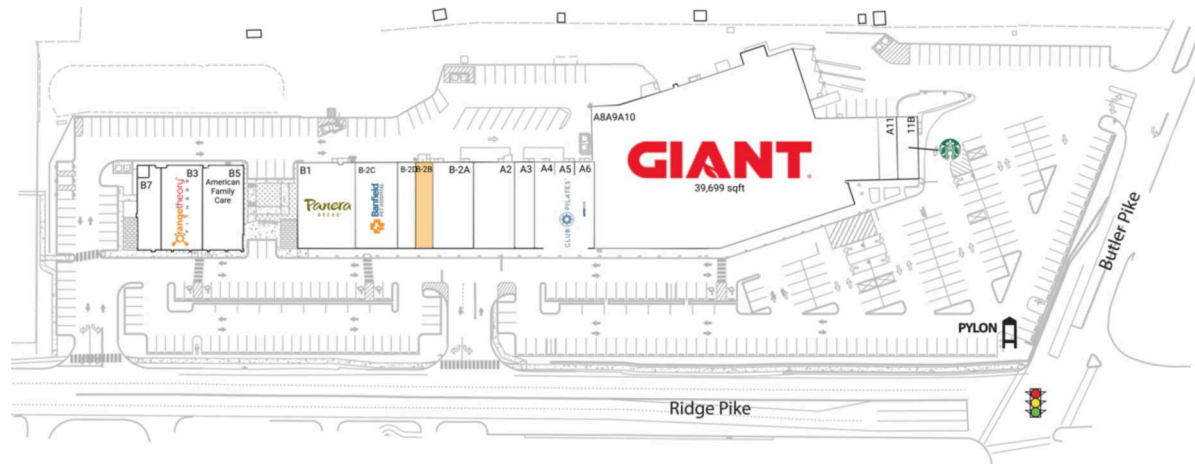

Whitemarsh Shopping Center

Philadelphia-Camden-Wilmington, PA-NJ-DE-MD

40.0935, -75.2851
10 E Ridge Pike | Conshohocken, PA 19428

Available Space

B-2B 1,700 SF

Current Retailers

A11	AT&T Authorized Retailer	1,147 SF
A2	Ruh Ro's Pet Shoppe	3,400 SF
A3	ATI Physical Therapy	1,700 SF
A4	Illiano's Pizza	1,700 SF
A5	Club Pilates	1,700 SF
A6	Supercuts	1,700 SF
A8A9A10	Giant Food	39,699 SF
B-2A	Modish Nail Spa	3,400 SF
B-2C	Banfield Pet Hospital	3,400 SF
B-2D	Heyday Skincare	1,803 SF
B1	Panera Bread	4,930 SF
B3	Orangetheory Fitness	3,492 SF
B5	American Family Care	3,464 SF
B7	Mezeh Mediterranean Grill	1,856 SF
11B	Starbucks	1,300 SF