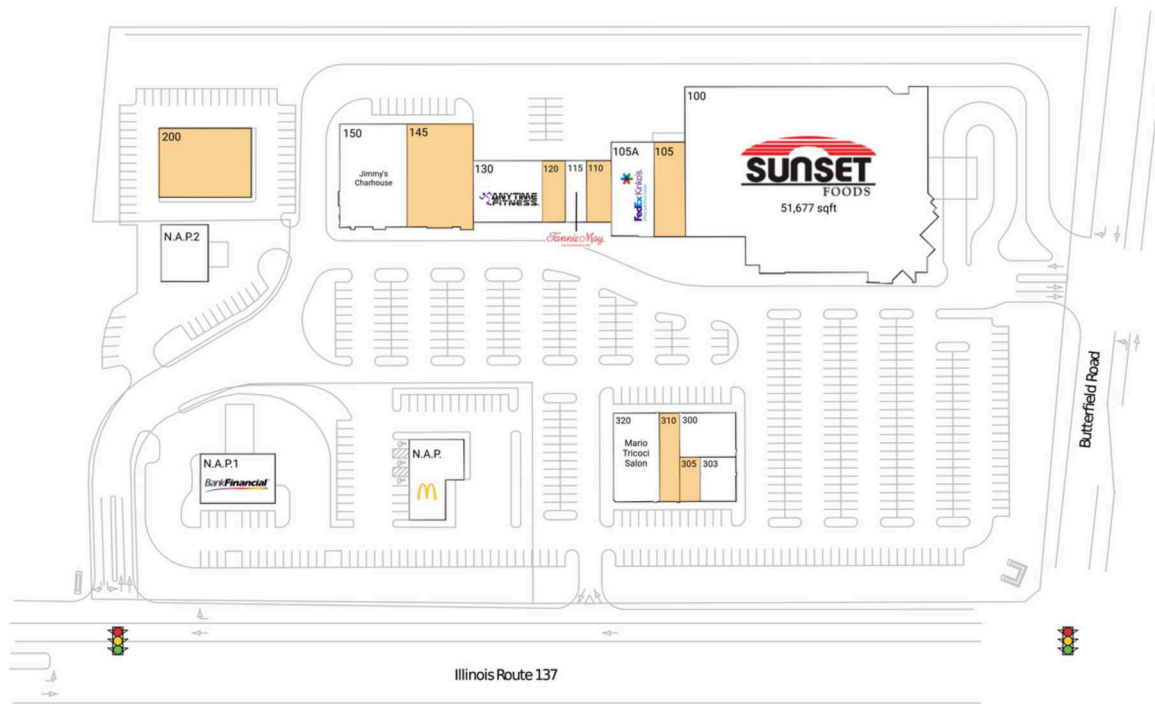

Butterfield Square

Chicago-Naperville-Elgin, IL-IN

42.3047, -87.9812
1413-1451 Peterson Road | Libertyville, IL 60048-1001

Available Space

105	3,500 SF
110	1,800 SF
120	1,625 SF
145	8,045 SF
200	7,500 SF
305	1,252 SF
310	2,500 SF

Current Retailers

N.A.P.	McDonald's	0 SF
N.A.P.1	BankFinancial	0 SF
N.A.P.2	A.W. Zengeler Cleaners	0 SF
100	Sunset Foods	51,677 SF
105A	FedEx Kinko's	4,500 SF
115	Fannie May Candies	1,527 SF
130	Anytime Fitness	4,898 SF
150	Jimmy's Charhouse	8,240 SF
300	Ivy Rehab	3,034 SF
303	Pikus Eye Care	1,585 SF
320	Mario Tricoci Salon	5,000 SF