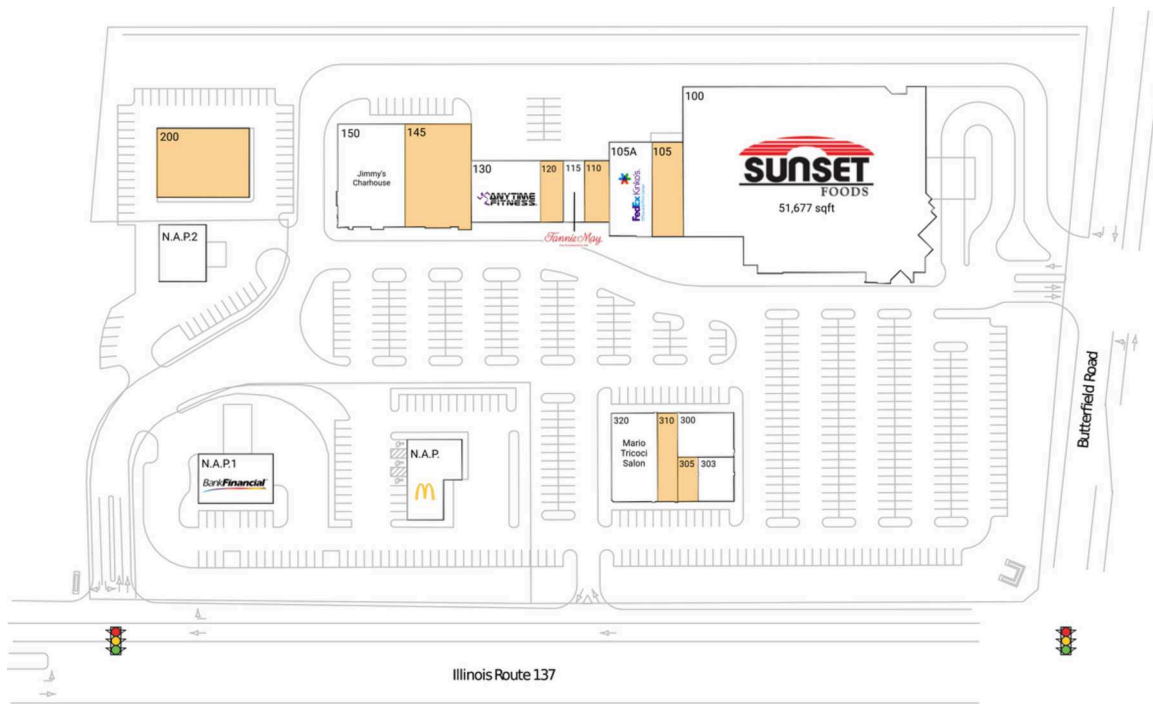

Butterfield Square

Chicago-Naperville-Elgin, IL-IN-WI

42.3047, -87.9812

1413-1451 Peterson Road | Libertyville, IL 60048-1001

Available Space

105	3,500 SF
110	1,800 SF
120	1,625 SF
145	8,045 SF
200	7,500 SF
305	1,252 SF
310	2,500 SF

Current Retailers

N.A.P.	McDonald's	0 SF
N.A.P.1	BankFinancial	0 SF
N.A.P.2	A.W. Zengeler Cleaners	0 SF
100	Sunset Foods	51,677 SF
105A	FedEx Kinko's	4,500 SF
115	Fannie May Candies	1,527 SF
130	Anytime Fitness	4,898 SF
150	Jimmy's Charhouse	8,240 SF
300	Ivy Rehab	3,034 SF
303	Pikus Eye Care	1,585 SF
320	Mario Tricoci Salon	5,000 SF