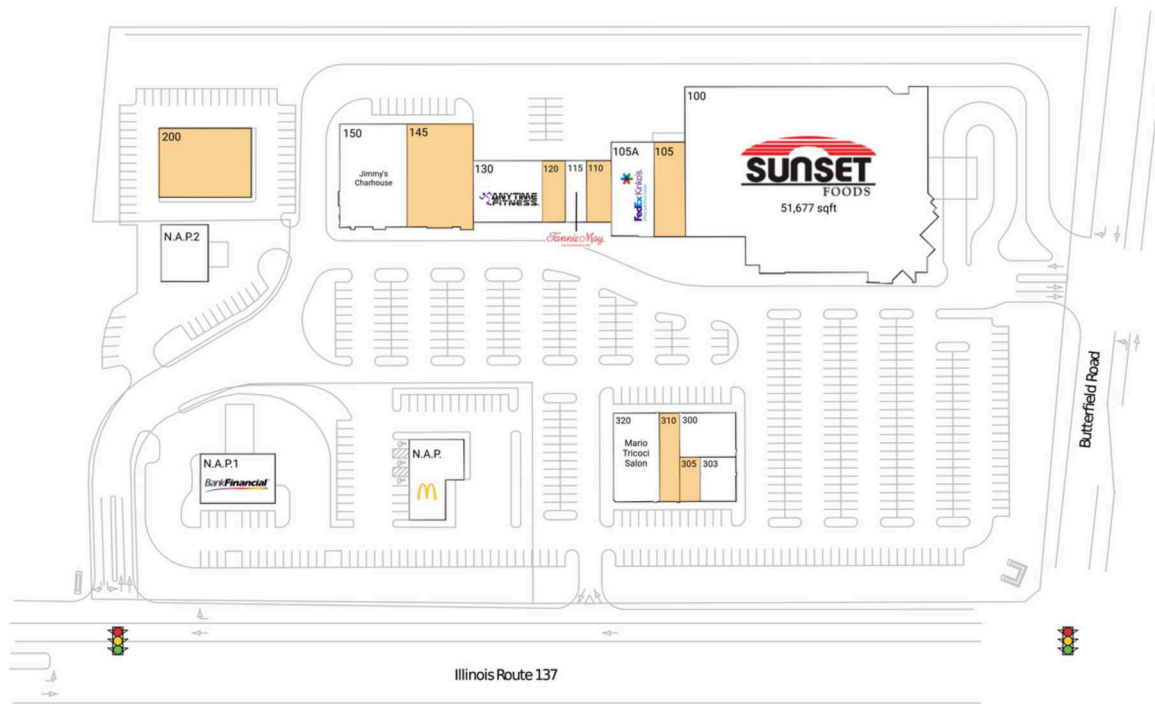

# Butterfield Square

Chicago-Naperville-Elgin, IL-IN

42.3047, -87.9812  
1413-1451 Peterson Road | Libertyville, IL 60048-1001

## Available Space

105	3,500 SF
110	1,800 SF
120	1,625 SF
145	8,045 SF
200	7,500 SF
305	1,252 SF
310	2,500 SF

## Current Retailers

N.A.P.	McDonald's	0 SF
N.A.P.1	BankFinancial	0 SF
N.A.P.2	A.W. Zengeler Cleaners	0 SF
100	Sunset Foods	51,677 SF
105A	FedEx Kinko's	4,500 SF
115	Fannie May Candies	1,527 SF
130	Anytime Fitness	4,898 SF
150	Jimmy's Charhouse	8,240 SF
300	Ivy Rehab	3,034 SF
303	Pikus Eye Care	1,585 SF
320	Mario Tricoci Salon	5,000 SF