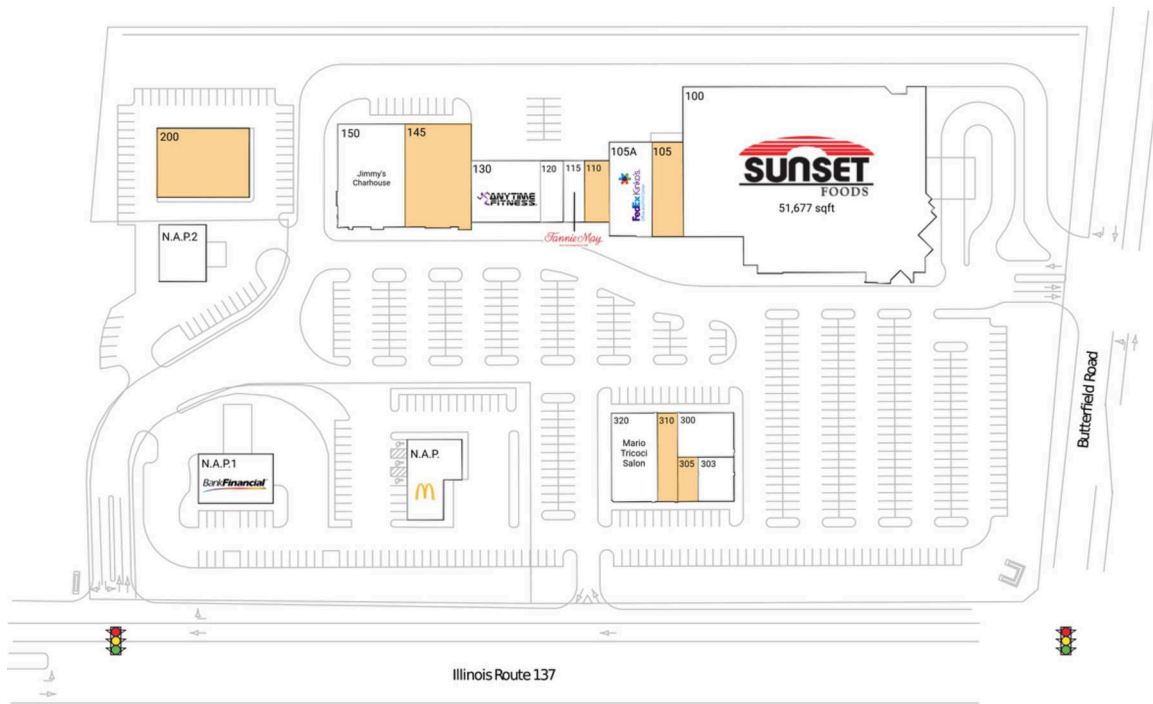

# Butterfield Square

Chicago-Naperville-Elgin, IL-IN

42.3047, -87.9812

1413-1451 Peterson Road | Libertyville, IL 60048-1001

## Available Space

105	3,500 SF
110	1,800 SF
145	8,045 SF
200	7,500 SF
305	1,252 SF
310	2,500 SF

## Current Retailers

N.A.P.	McDonald's	0 SF
N.A.P.1	BankFinancial	0 SF
N.A.P.2	A.W. Zengeler Cleaners	0 SF
100	Sunset Foods	51,677 SF
105A	FedEx Kinko's	4,500 SF
115	Fannie May Candies	1,527 SF
120	Meat N' Melt	1,625 SF
130	Anytime Fitness	4,898 SF
150	Jimmy's Charhouse	8,240 SF
300	Ivy Rehab	3,034 SF
303	Pikus Eye Care	1,585 SF
320	Mario Tricoci Salon	5,000 SF