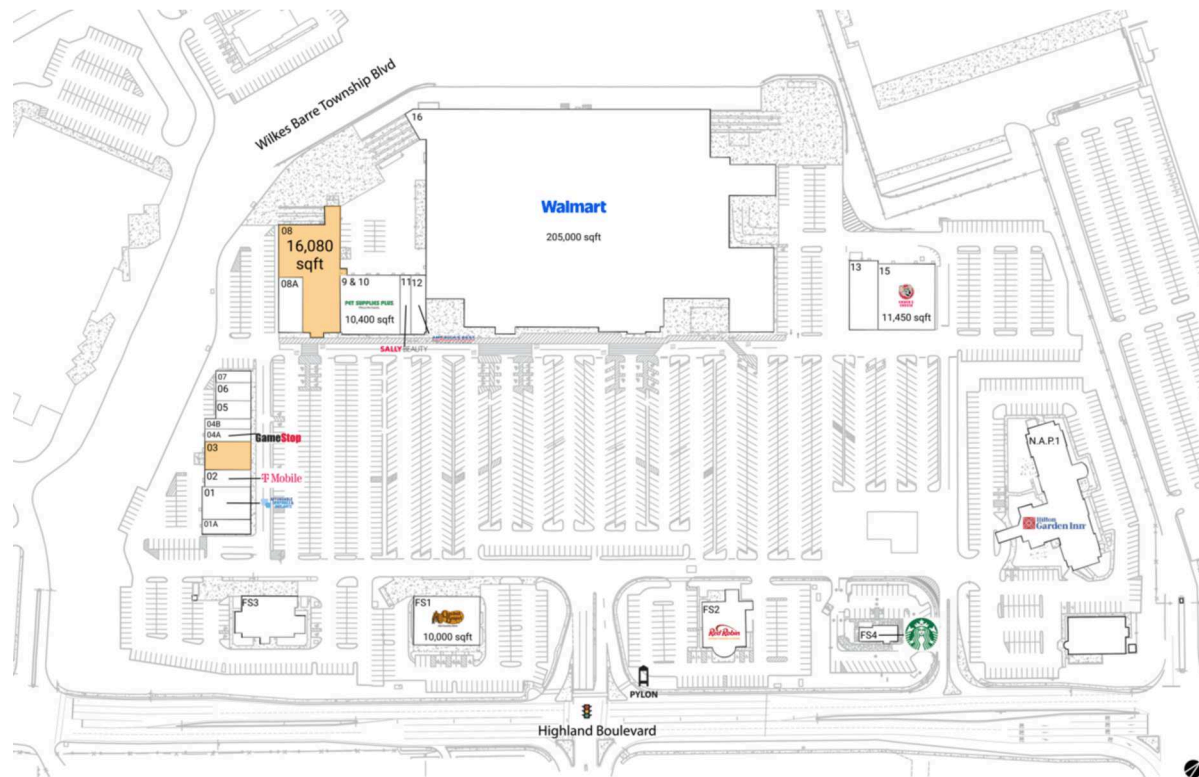

Wilkes-Barre Township Marketplace

Scranton--Wilkes-Barre, PA

41.237, -75.8572
2150 Highland Park Blvd | Wilkes Barre, PA 18702

Available Space

03	4,000 SF
08	16,080 SF

Current Retailers

FS1	Cracker Barrel	10,000 SF
FS2	Red Robin Gourmet Burgers	5,800 SF
FS3	Miller's Ale House	8,100 SF
FS4	Starbucks	1,840 SF
N.A.P.1	Hilton Garden Inn	0 SF
01	Affordable Dentures & Implants	4,710 SF
01A	Kinya Ramen Sushi Bar	2,310 SF
02	T-Mobile	2,400 SF
04A	GameStop	1,760 SF
04B	Supercuts	1,440 SF
05	INails	1,950 SF
06	Nello's Pizza	1,950 SF
07	Top Choice Tobacco	1,200 SF
08A	Flaming Crab Cajun Seafood	5,250 SF
9 & 10	Pet Supplies Plus	10,400 SF
11	Sally Beauty Supply	2,000 SF
12	America's Best Contacts & Eyeglasses	2,800 SF
13	Wine & Spirits	6,000 SF
15	Chuck E. Cheese's	11,450 SF
16	Walmart	205,000 SF