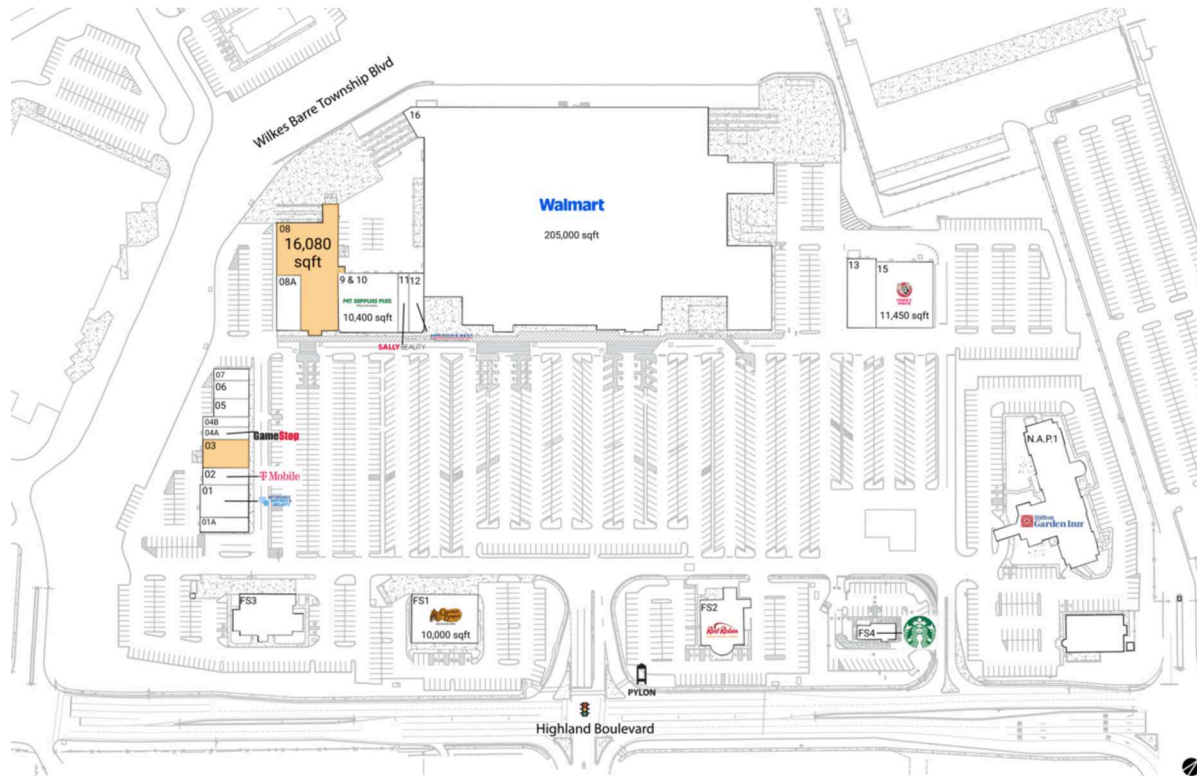

Wilkes-Barre Township Marketplace

Scranton--Wilkes-Barre, PA

41.237, -75.8572
2150 Highland Park Blvd | Wilkes Barre, PA 18702

Available Space

03	4,000 SF
08	16,080 SF

Current Retailers

FS1	Cracker Barrel	10,000 SF
FS2	Red Robin Gourmet Burgers	5,800 SF
FS3	Miller's Ale House	8,100 SF
FS4	Starbucks	1,840 SF
N.A.P.1	Hilton Garden Inn	0 SF
01	Affordable Dentures & Implants	4,710 SF
01A	Kinya Ramen Sushi Bar	2,310 SF
02	T-Mobile	2,400 SF
04A	GameStop	1,760 SF
04B	Supercuts	1,440 SF
05	INails	1,950 SF
06	Nello's Pizza	1,950 SF
07	Top Choice Tobacco	1,200 SF
08A	Flaming Crab Cajun Seafood	5,250 SF
9 & 10	Pet Supplies Plus	10,400 SF
11	Sally Beauty Supply	2,000 SF
12	America's Best Contacts & Eyeglasses	2,800 SF
13	Wine & Spirits	6,000 SF
15	Chuck E. Cheese's	11,450 SF
16	Walmart	205,000 SF