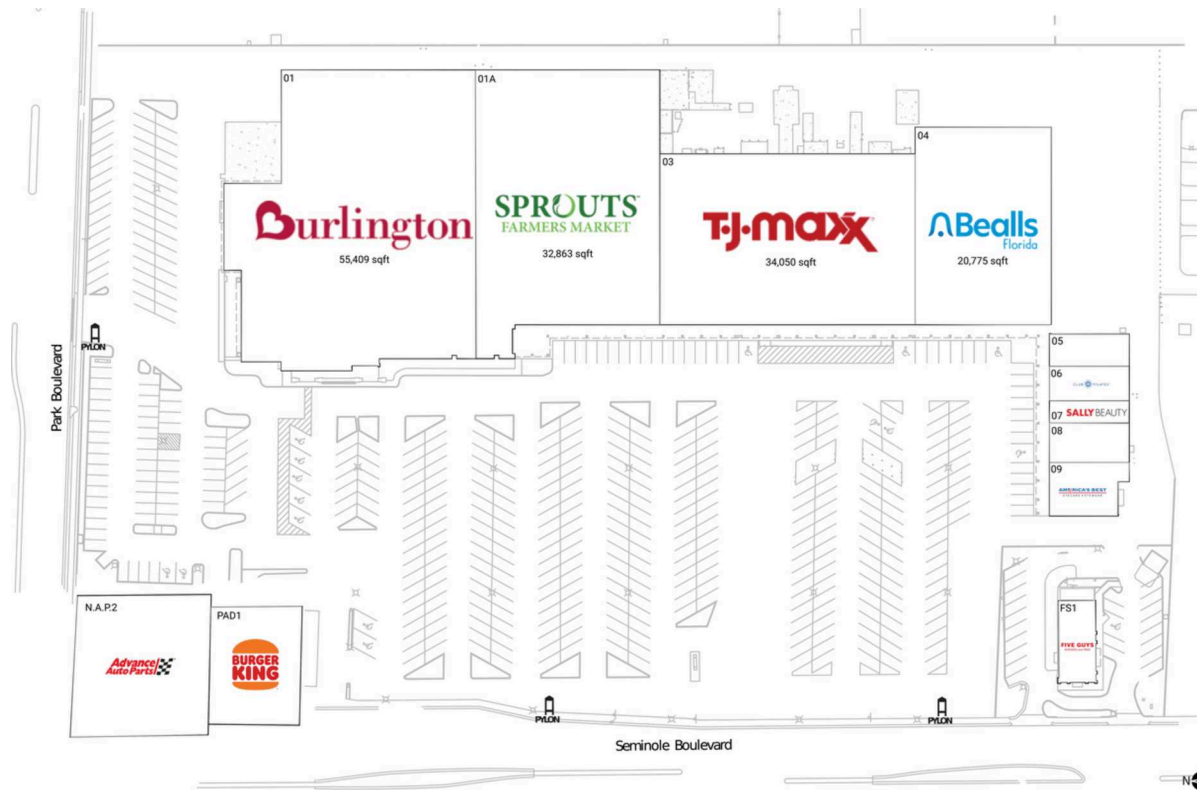

Seminole Plaza

Tampa-St. Petersburg-Clearwater, FL

27.8377, -82.7869
7191 Seminole Boulevard | Seminole, FL 32772

Current Retailers

FS1	Five Guys	2,709 SF
N.A.P.2	Advance Auto Parts	0 SF
PAD1	Burger King	1,701 SF
01	Burlington	55,409 SF
01A	Sprouts Farmers Market	32,863 SF
03	T.J. Maxx	34,050 SF
04	Bealls Florida	20,775 SF
05	Kaizen Nail & Spa	1,990 SF
06	Club Pilates	2,140 SF
07	Sally Beauty Supply	1,380 SF
08	CosmoProf	2,450 SF
09	America's Best Contacts & Eyeglasses	2,800 SF