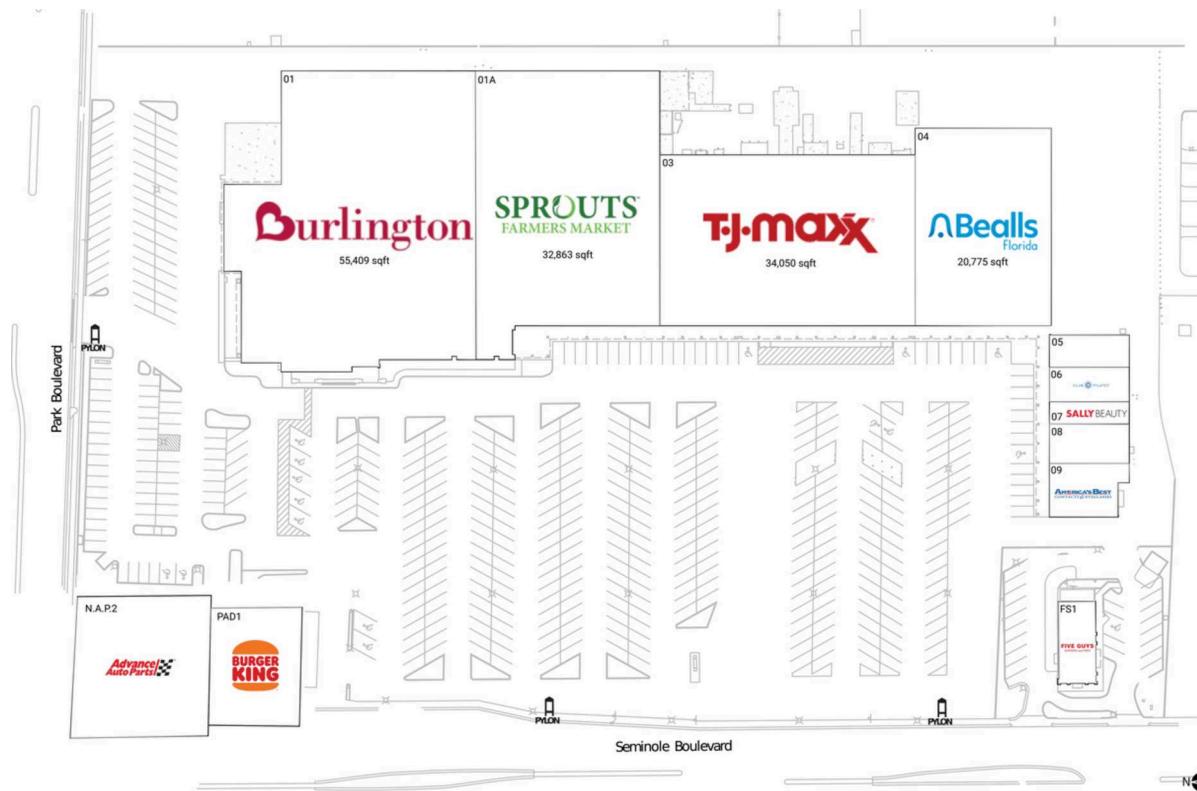

Seminole Plaza

Tampa-St. Petersburg-Clearwater, FL

27.8377, -82.7869

7191 Seminole Boulevard | Seminole, FL 32772

Current Retailers

FS1	Five Guys	2,709 SF
N.A.P.2	Advance Auto Parts	0 SF
PAD1	Burger King	1,701 SF
01	Burlington	55,409 SF
01A	Sprouts Farmers Market	32,863 SF
03	T.J. Maxx	34,050 SF
04	Bealls Florida	20,775 SF
05	Kaizen Nail & Spa	1,990 SF
06	Club Pilates	2,140 SF
07	Sally Beauty Supply	1,380 SF
08	CosmoProf	2,450 SF
09	America's Best Contacts & Eyeglasses	2,800 SF