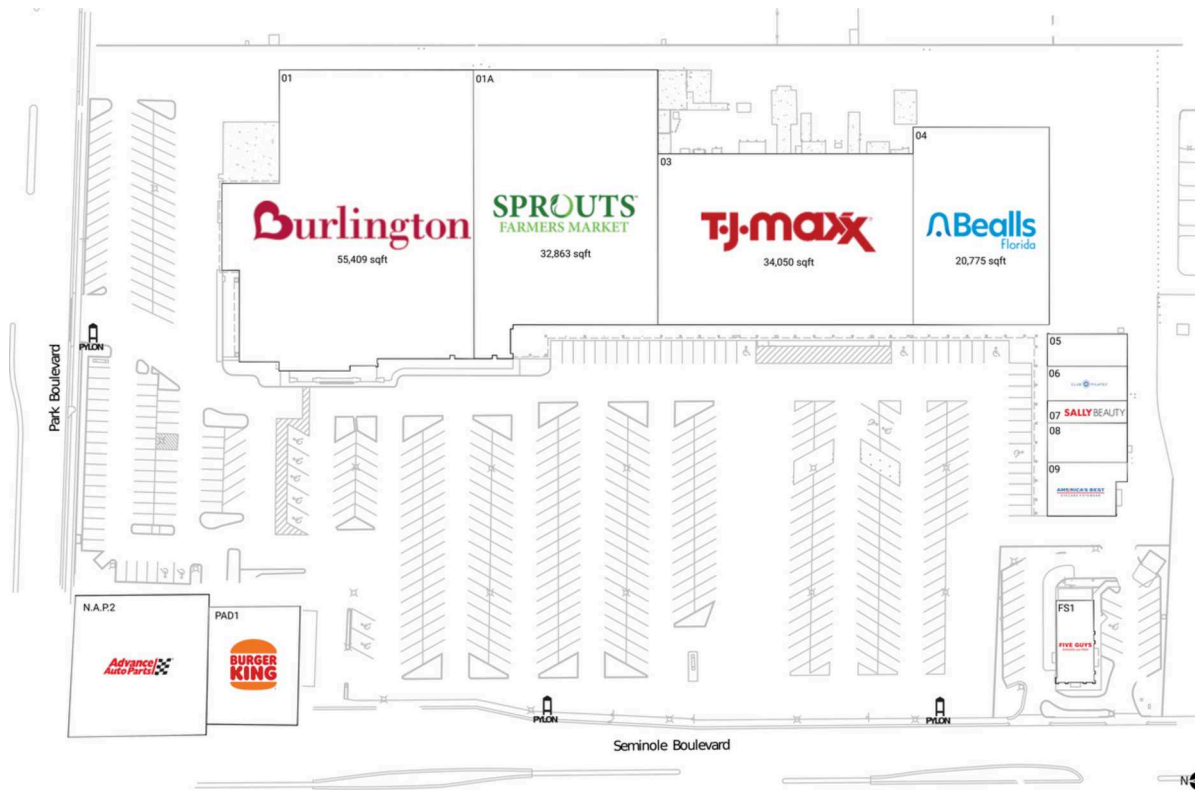

Seminole Plaza

Tampa-St. Petersburg-Clearwater, FL

27.8377, -82.7869
7191 Seminole Boulevard | Seminole, FL 32772

Current Retailers

| | | |
|---------|--------------------------------------|-----------|
| FS1 | Five Guys | 2,709 SF |
| N.A.P.2 | Advance Auto Parts | 0 SF |
| PAD1 | Burger King | 1,701 SF |
| 01 | Burlington | 55,409 SF |
| 01A | Sprouts Farmers Market | 32,863 SF |
| 03 | T.J. Maxx | 34,050 SF |
| 04 | Bealls Florida | 20,775 SF |
| 05 | Kaizen Nail & Spa | 1,990 SF |
| 06 | Club Pilates | 2,140 SF |
| 07 | Sally Beauty Supply | 1,380 SF |
| 08 | CosmoProf | 2,450 SF |
| 09 | America's Best Contacts & Eyeglasses | 2,800 SF |